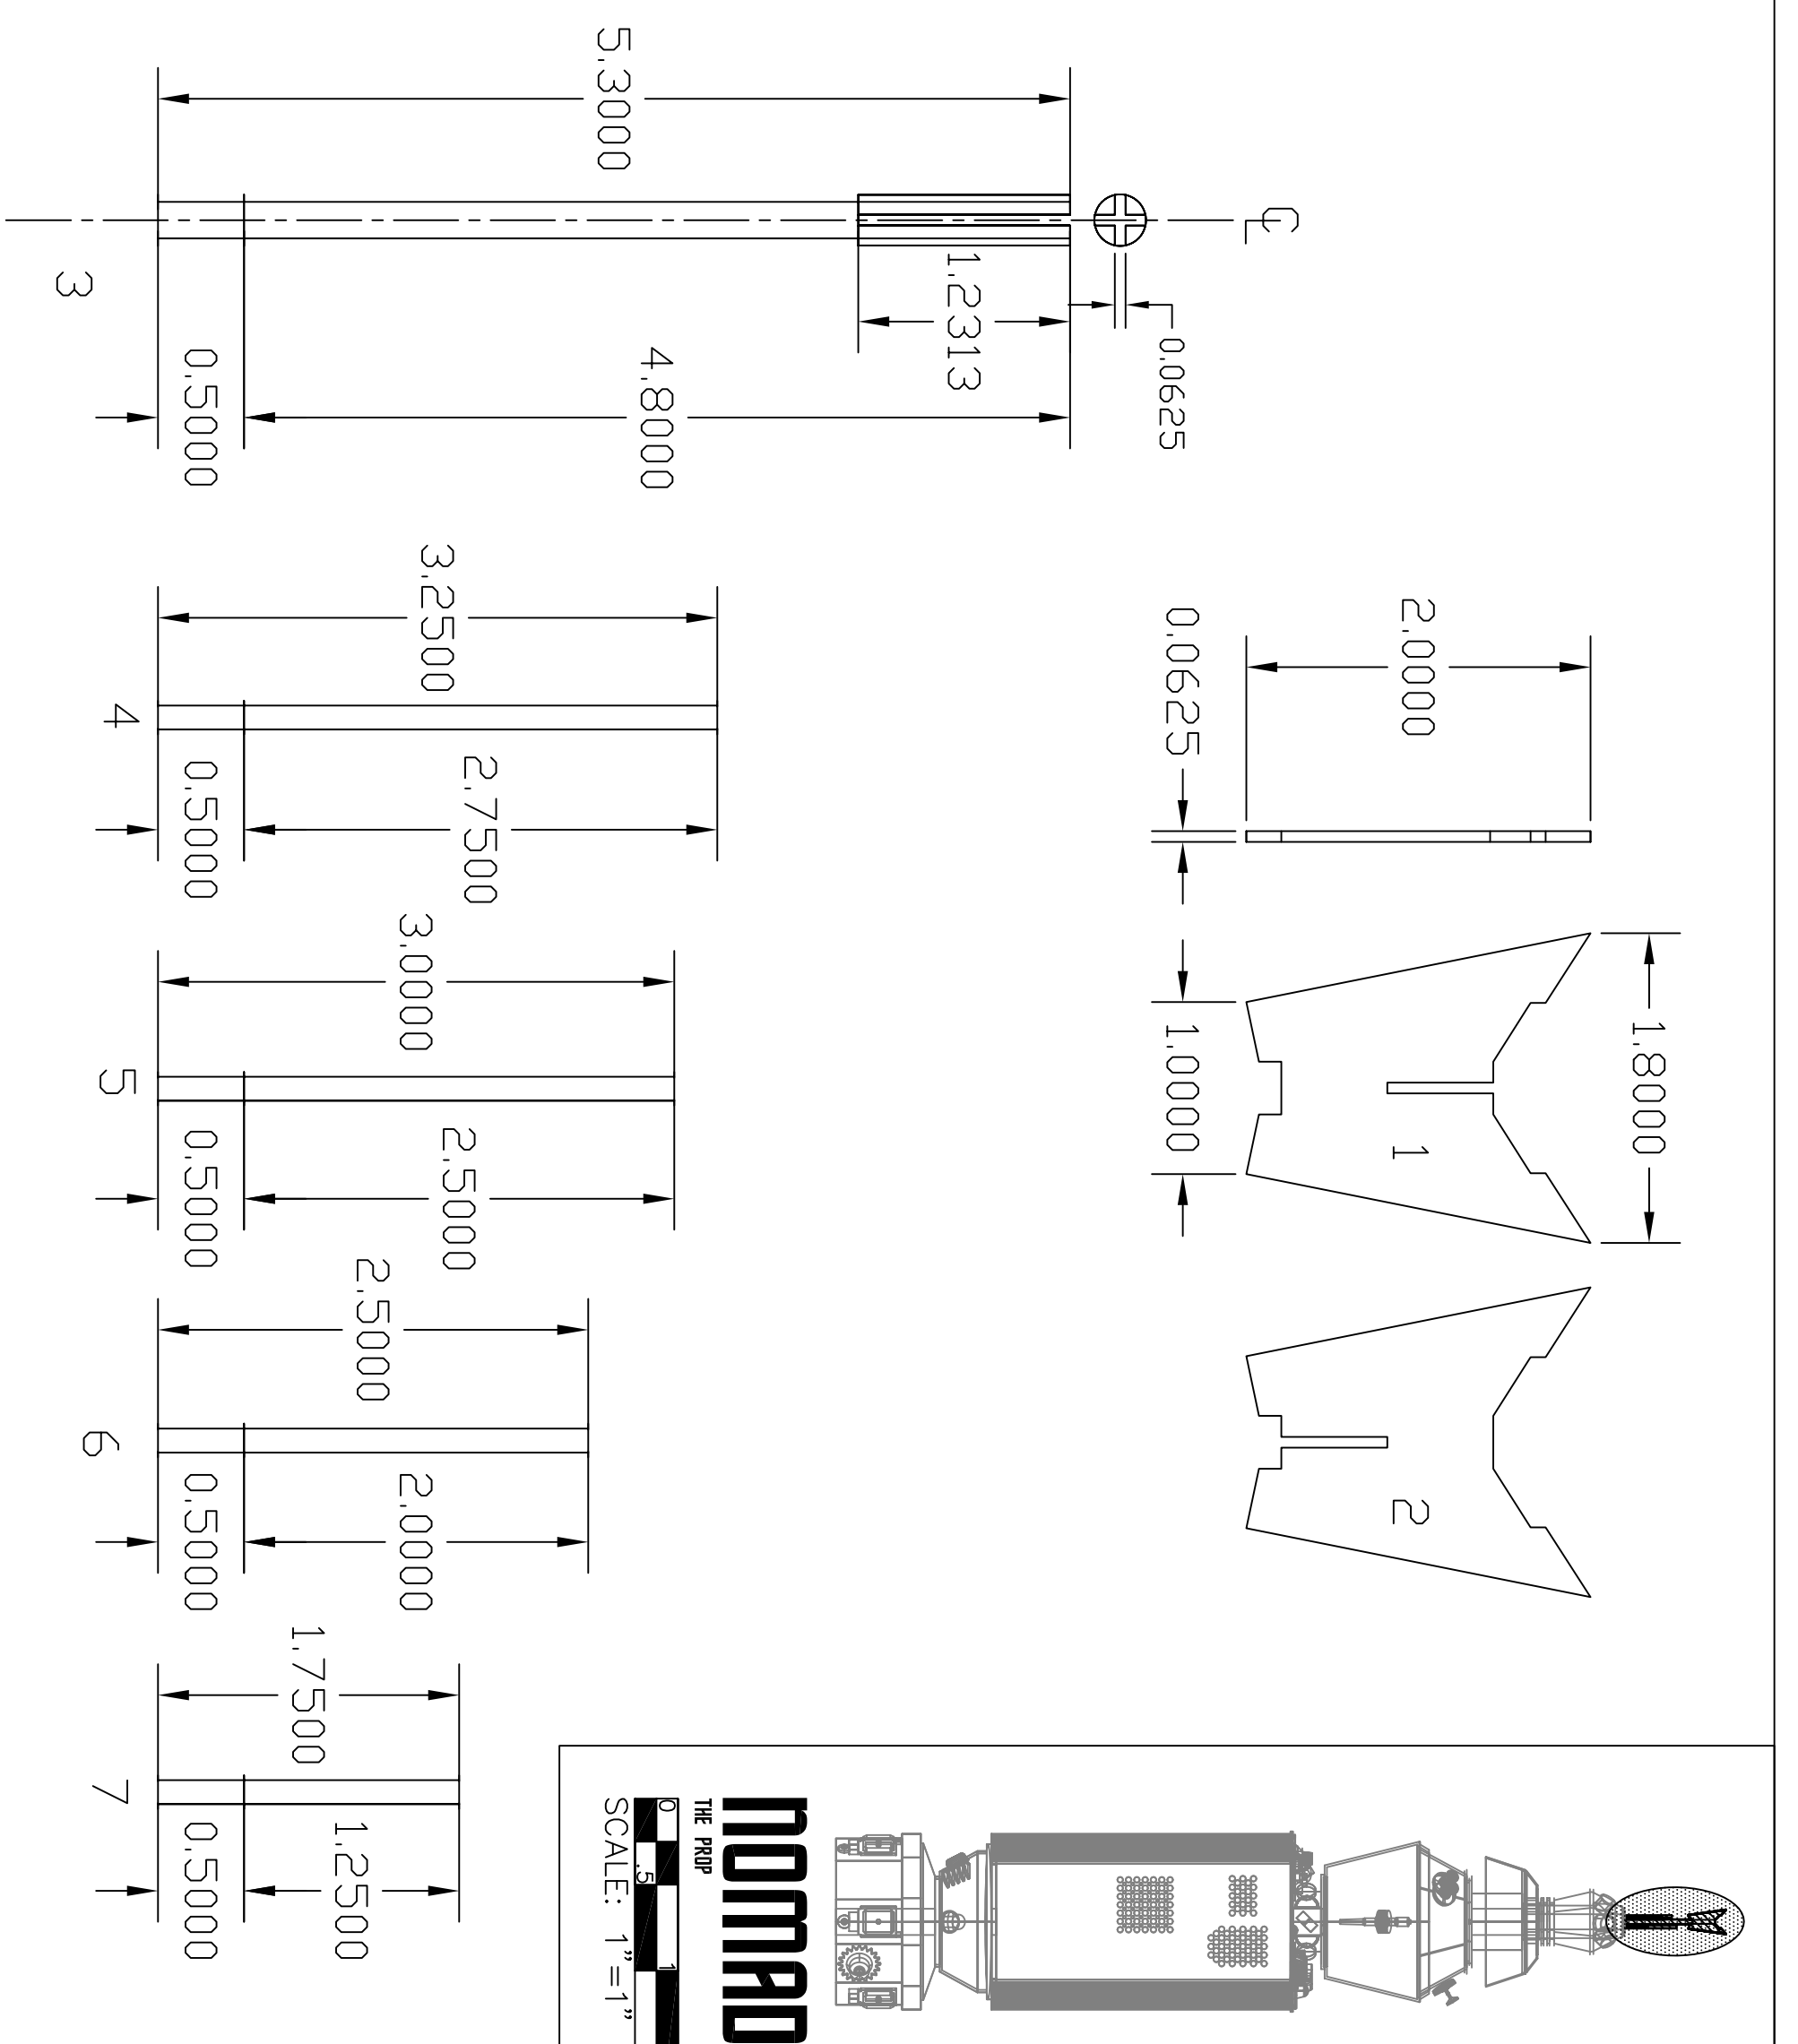

NOMAD
THE PROP
SCALE: 1"=1"

PART # 20

NOMAD
THE PROP
SCALE: 1"=1"

PART # 21

NOMAD
THE PROP
SCALE: 1"=1"

PART # 11

MATERIAL-OPEN

NOMAD
THE PROP
SCALE: 1"=1"

PART # 9

NOMAD
THE PROP
SCALE: 1"=1"

PART # 10

NOMAD
THE PROP
SCALE: 1"=1"

PART # 10