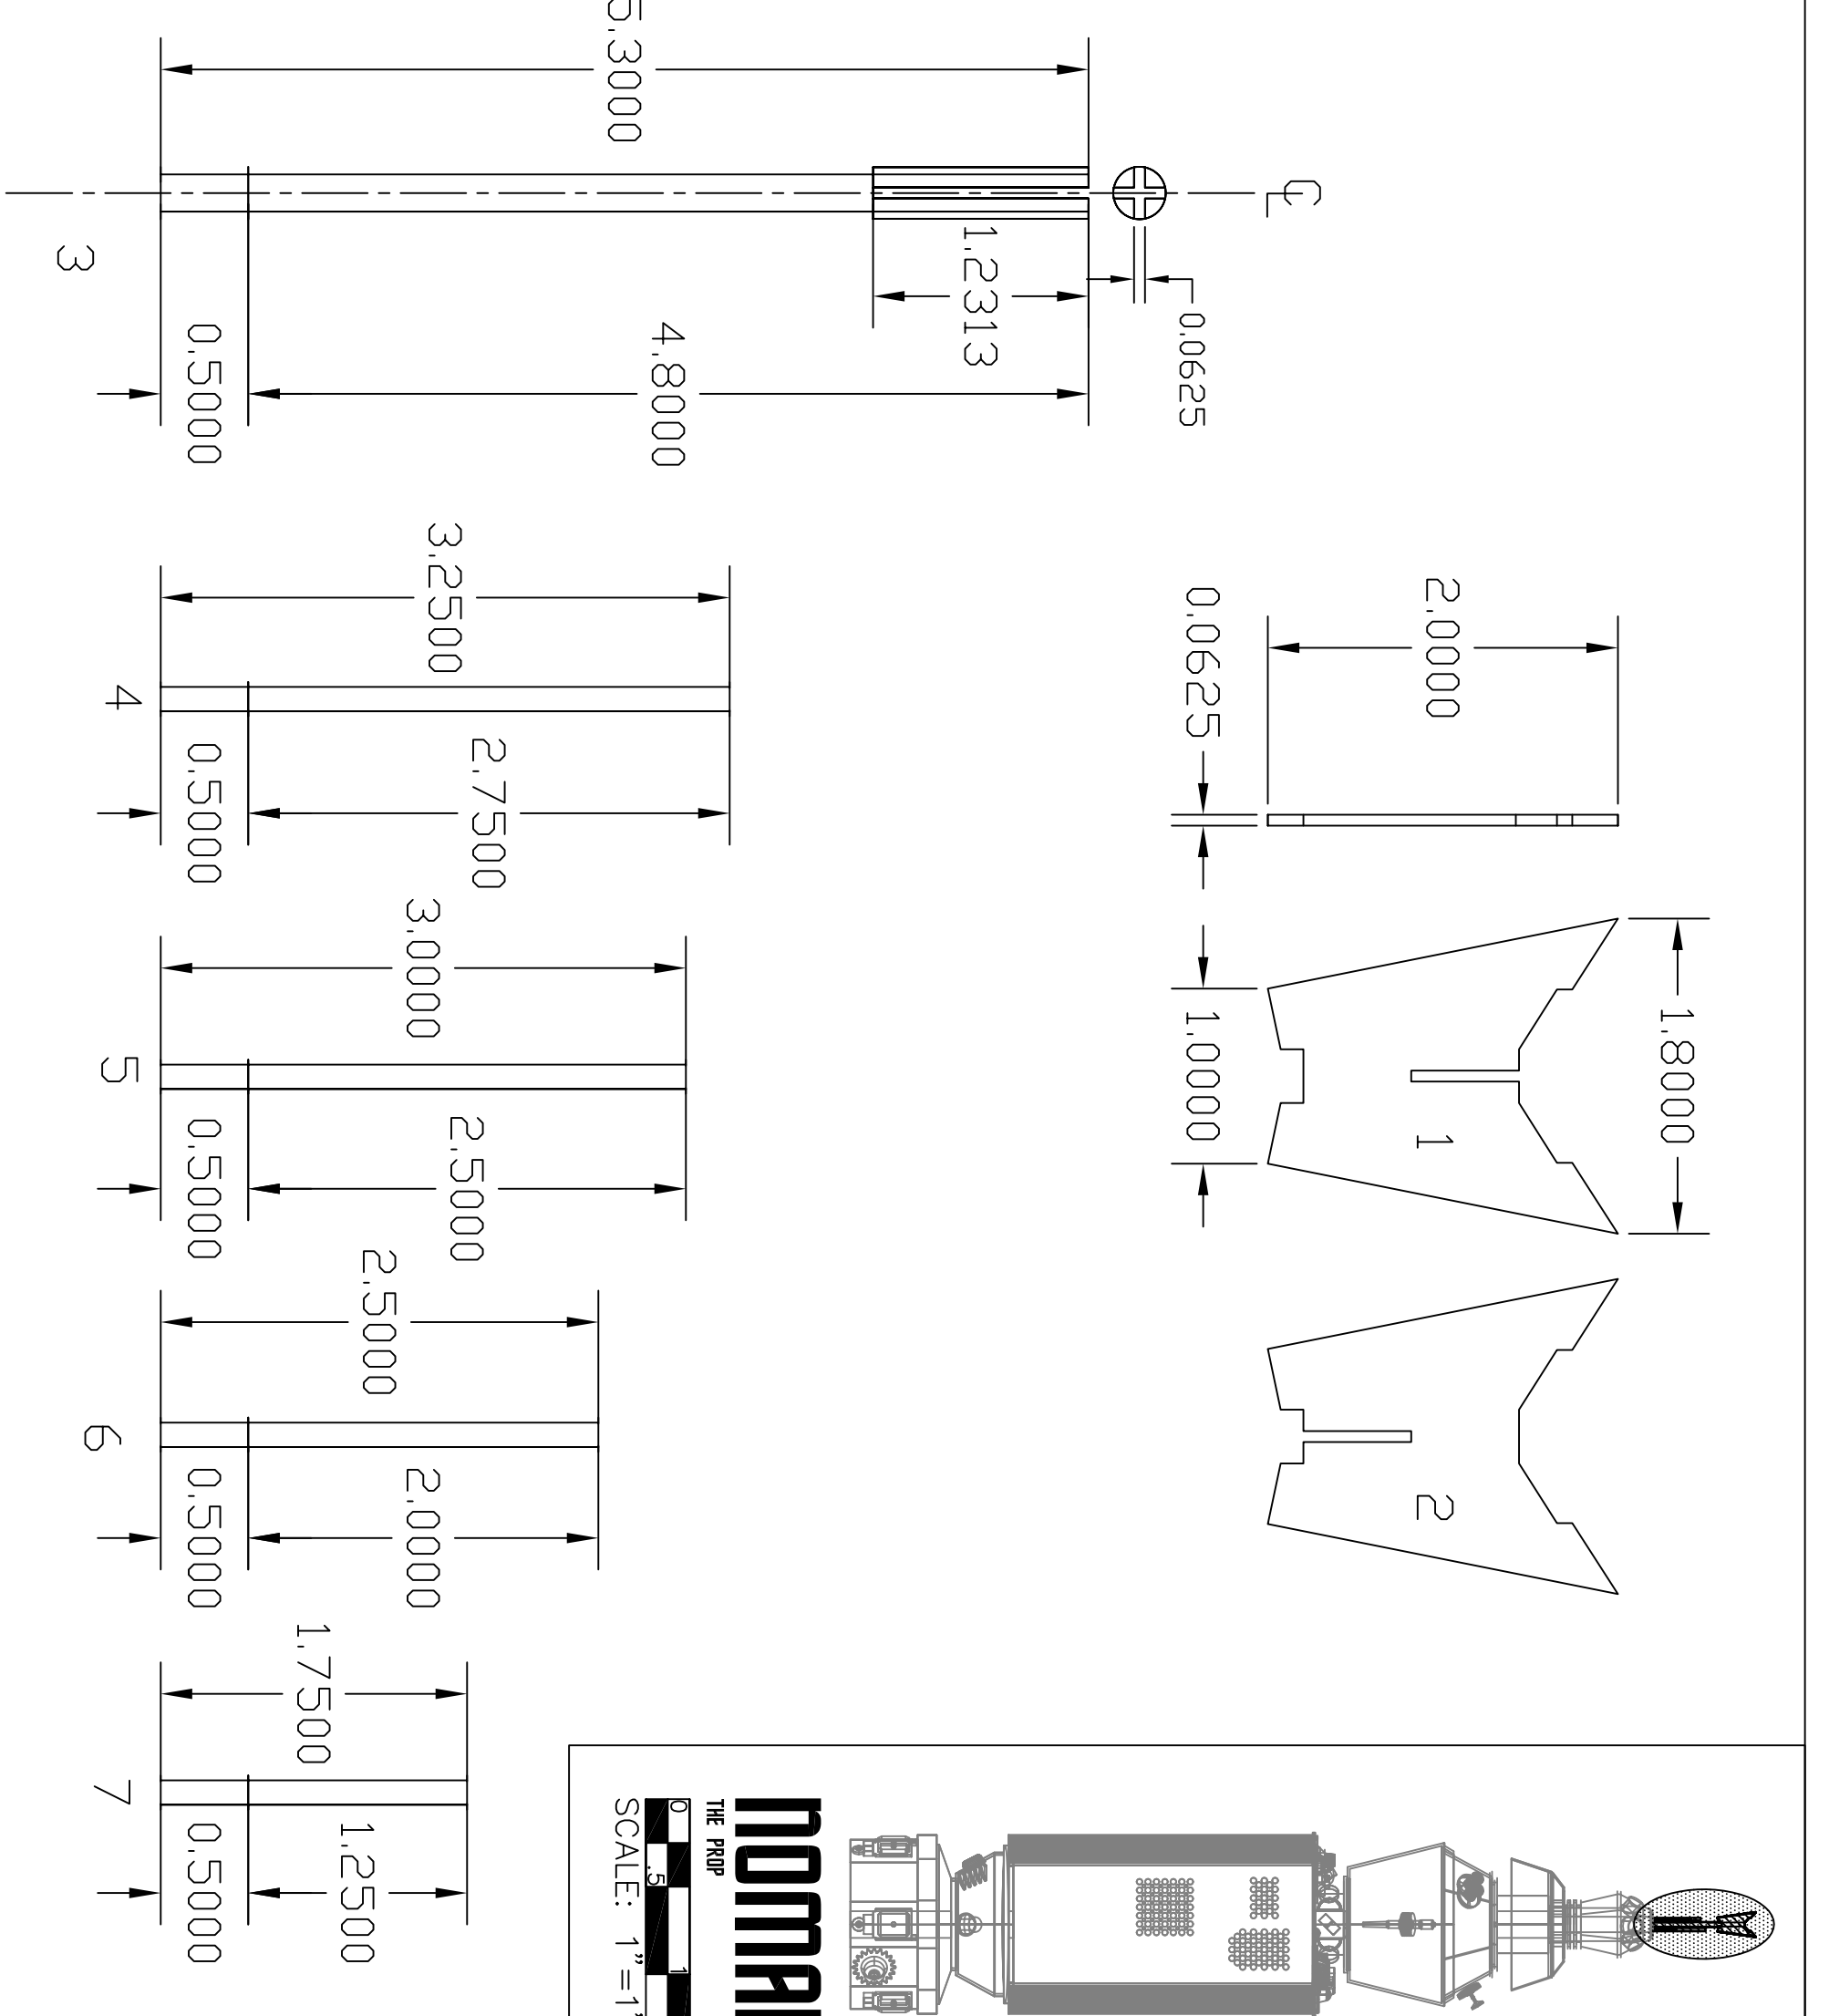

NOMAD
THE PROP
SCALE: 1"=1"

PART # 20

NOMAD
THE PROP
SCALE: 1"=1"

PART # 21

NOMAD
THE PROP
SCALE: 1"=1"

PART # 11

MATERIAL-OPEN

NOMAD
THE PROP
SCALE: 1"=1"

PART # 9

NOMAD
THE PROP
SCALE: 1"=1"

PART # 10

NOMAD
THE PROP
SCALE: 1"=1"

PART # 1-7