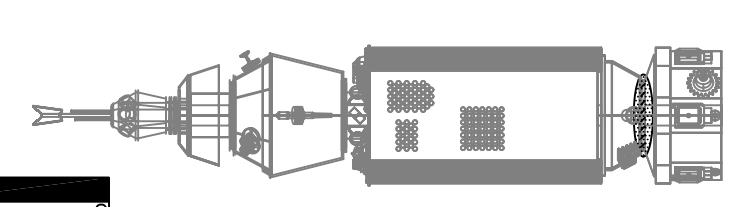

NOMAD
THE PROP
SCALE: 1"=1"

PART # 20

NOMAD
THE PROP
SCALE: 1"=1"

PART # 21

NOMAD
THE PROP
SCALE: 1"=1"

PART # 11

MATERIAL-OPEN

NOMAD
THE PROP
SCALE: 1"=1"

PART # 9

NOMAD
THE PROP
SCALE: 1"=1"

PART # 10

NOMAD
THE PROP
SCALE: 1"=1"

PART # 1-7