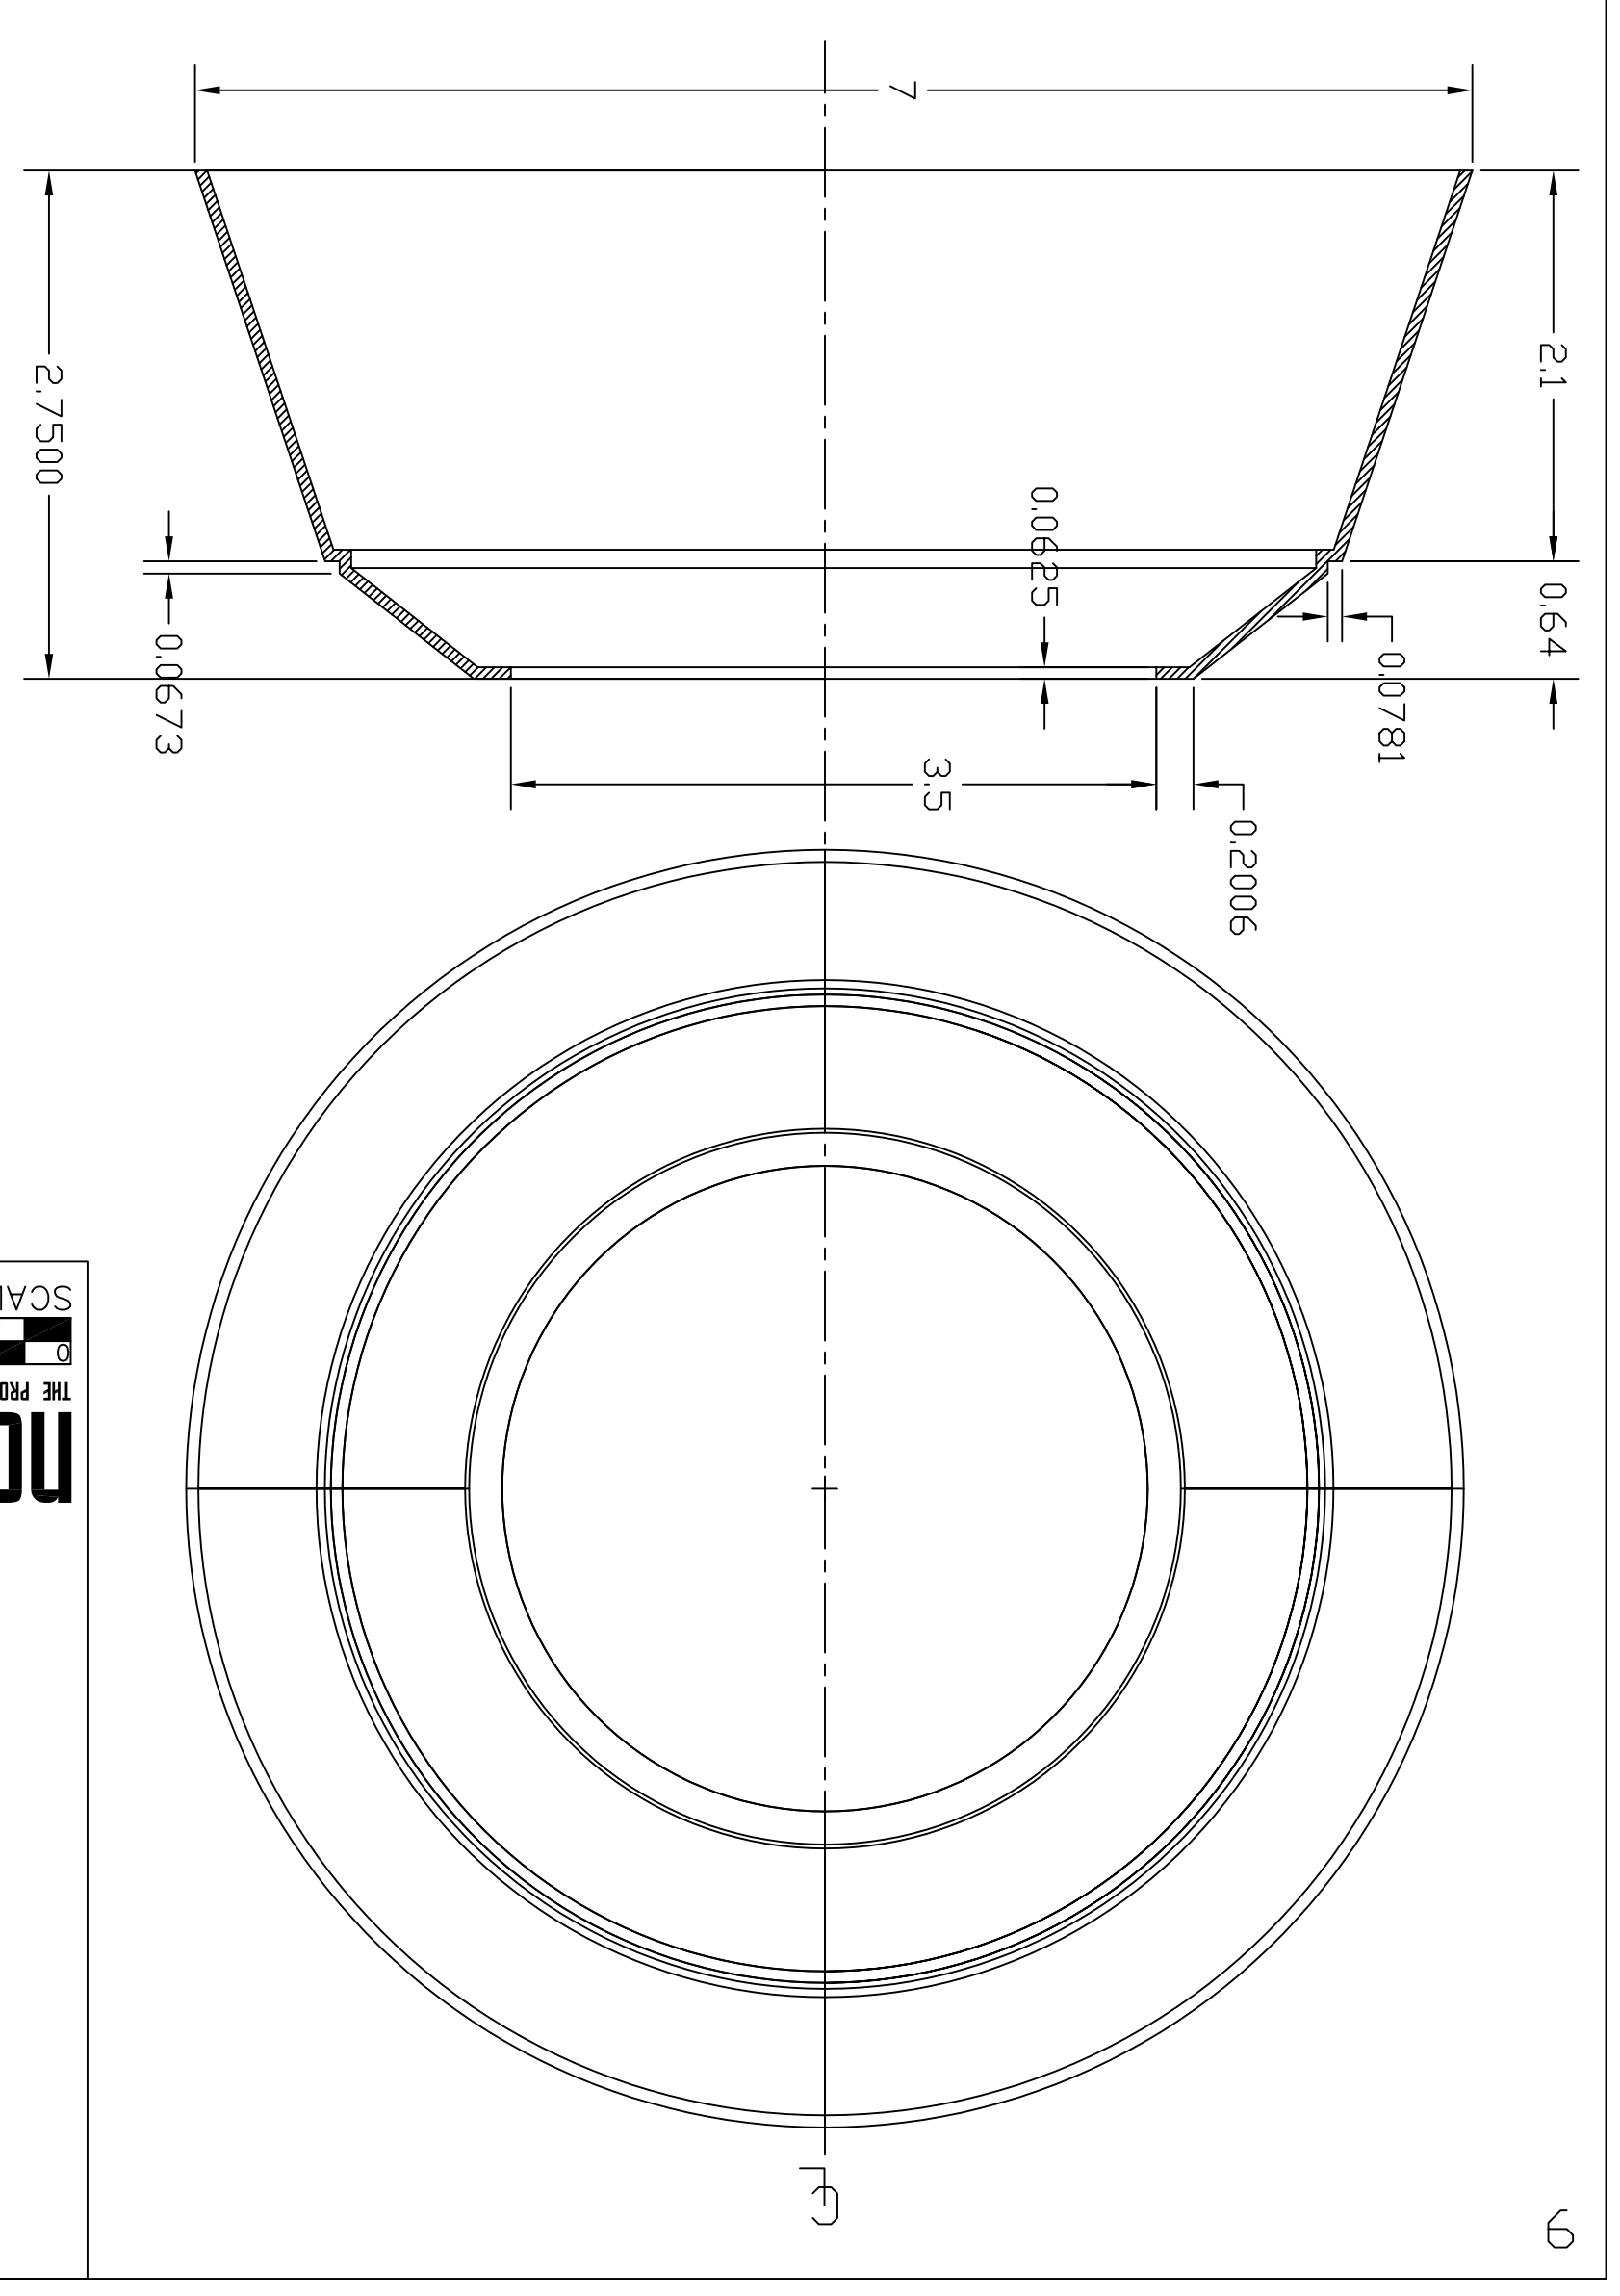

NOMAD
THE PROP
SCALE: 1"=1"

PART # 20

NOMAD
THE PROP
SCALE: 1"=1"

PART # 21

NOMAD
THE PROP
SCALE: 1"=1"

PART # 11

MATERIAL-OPEN

NOMAD
THE PROP
SCALE: 1"=1"

PART # 9

NOMAD
THE PROP
SCALE: 1"=1"

PART # 10

NOMAD
THE PROP
SCALE: 1"=1"

PART # 10