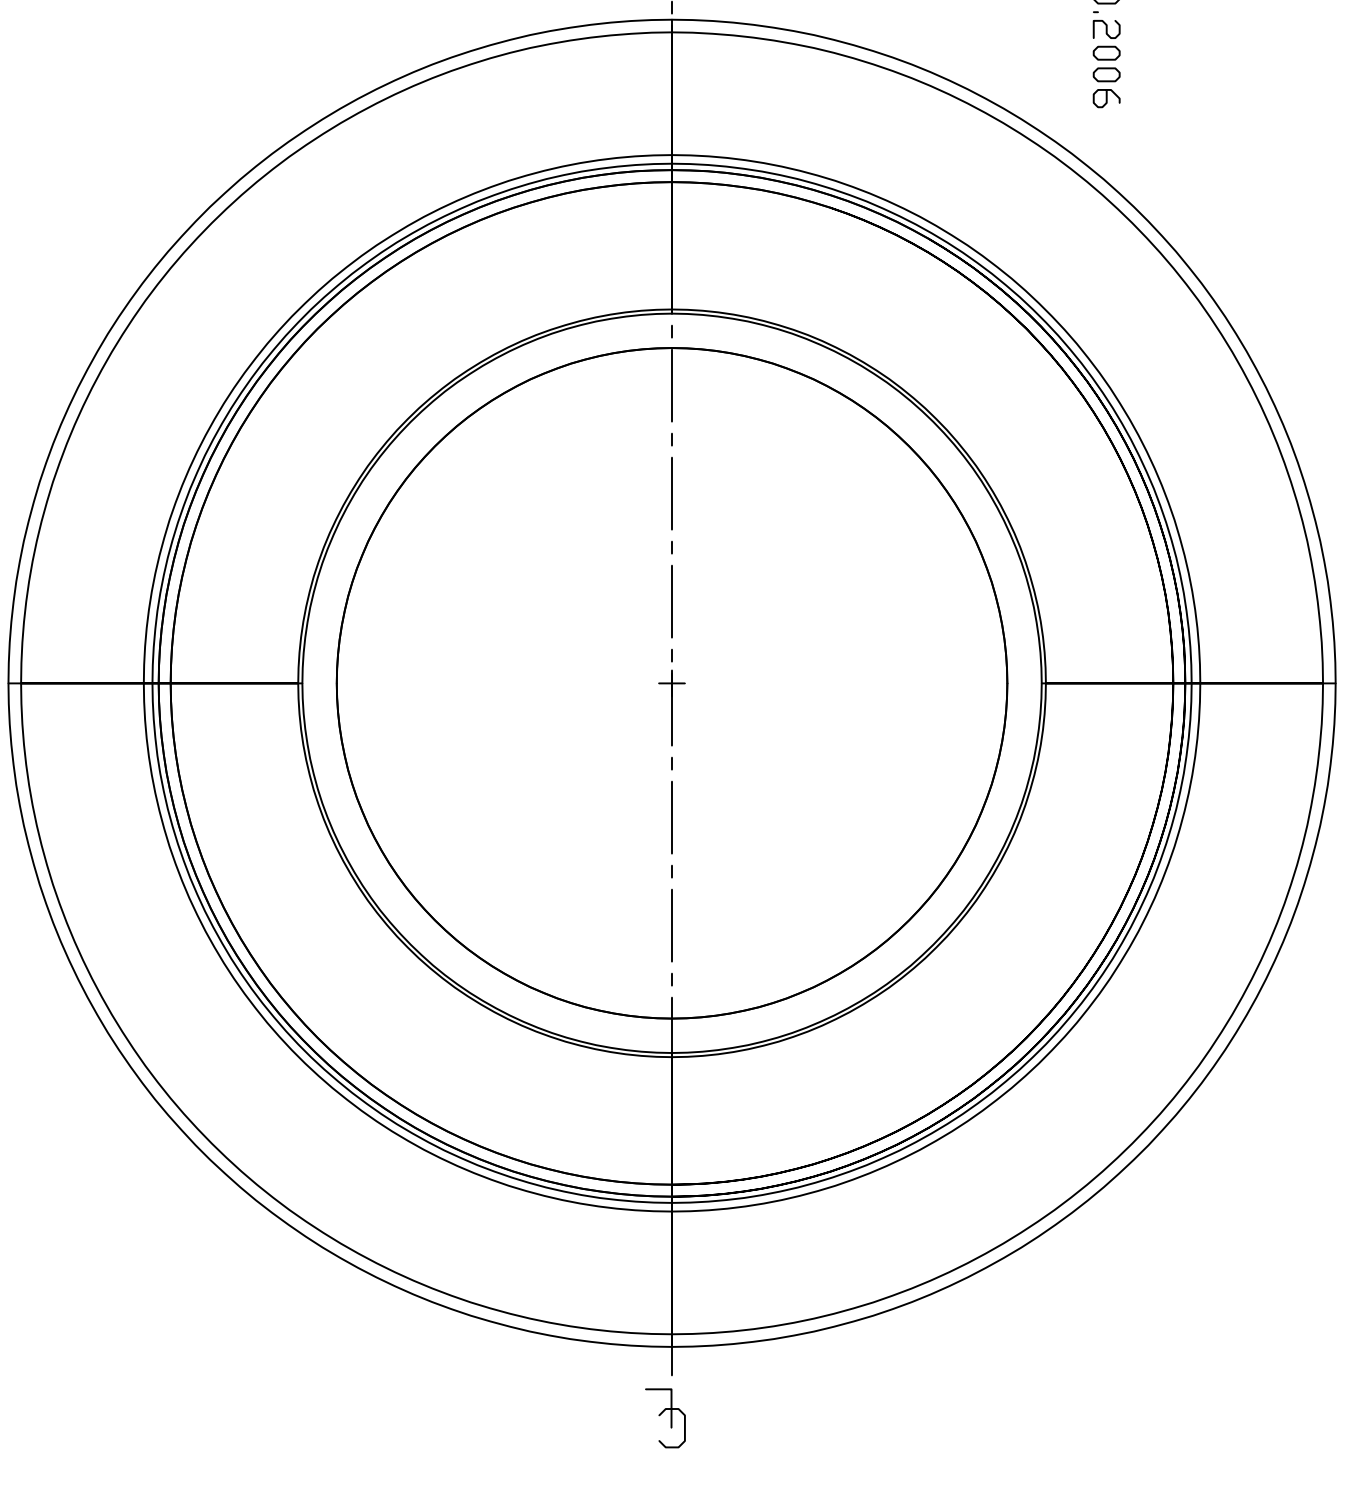

NOMAD
THE PROP
SCALE: 1"=1"

PART # 20

NOMAD
THE PROP
SCALE: 1"=1"

PART # 21

NOMAD
THE PROP
SCALE: 1"=1"

PART # 11

MATERIAL-OPEN

NOMAD
THE PROP
SCALE: 1"=1"

PART # 9

NOMAD
THE PROP
SCALE: 1"=1"

PART # 10

NOMAD
THE PROP
SCALE: 1"=1"

PART # 1-7