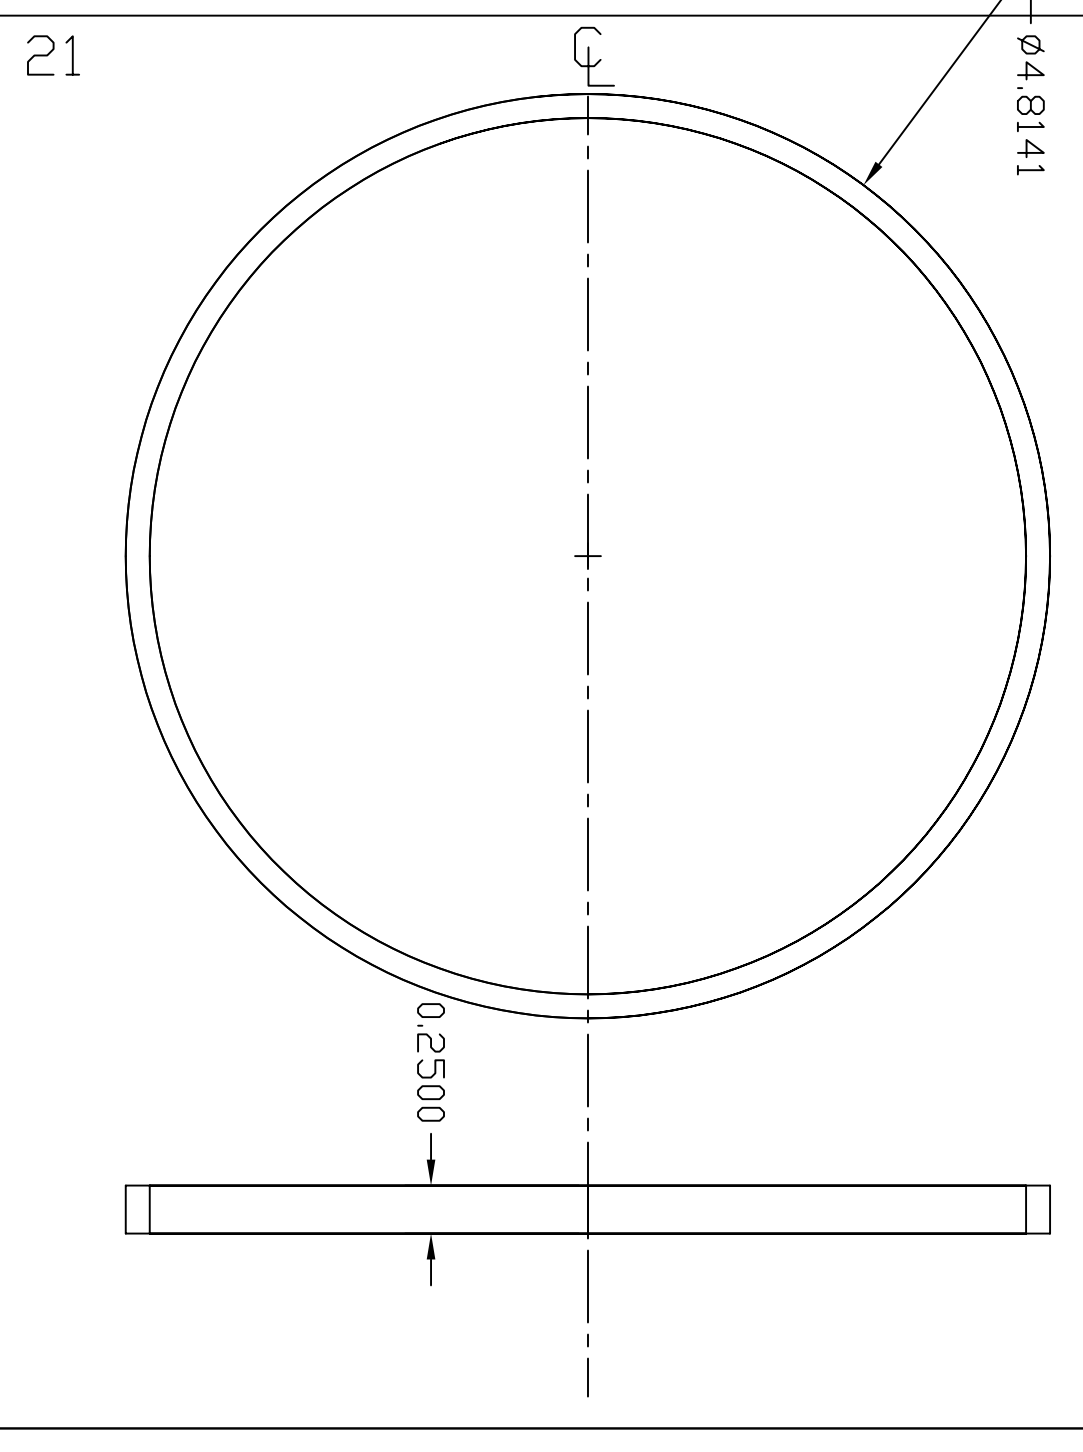

NOMAD
THE PROP
SCALE: 1"=1"

PART # 20

NOMAD
THE PROP
SCALE: 1"=1"

PART # 21

NOMAD
THE PROP
SCALE: 1"=1"

PART # 11

MATERIAL-OPEN

NOMAD
THE PROP
SCALE: 1"=1"

PART # 9

NOMAD
THE PROP
SCALE: 1"=1"

PART # 10

NOMAD
THE PROP
SCALE: 1"=1"

PART # 10