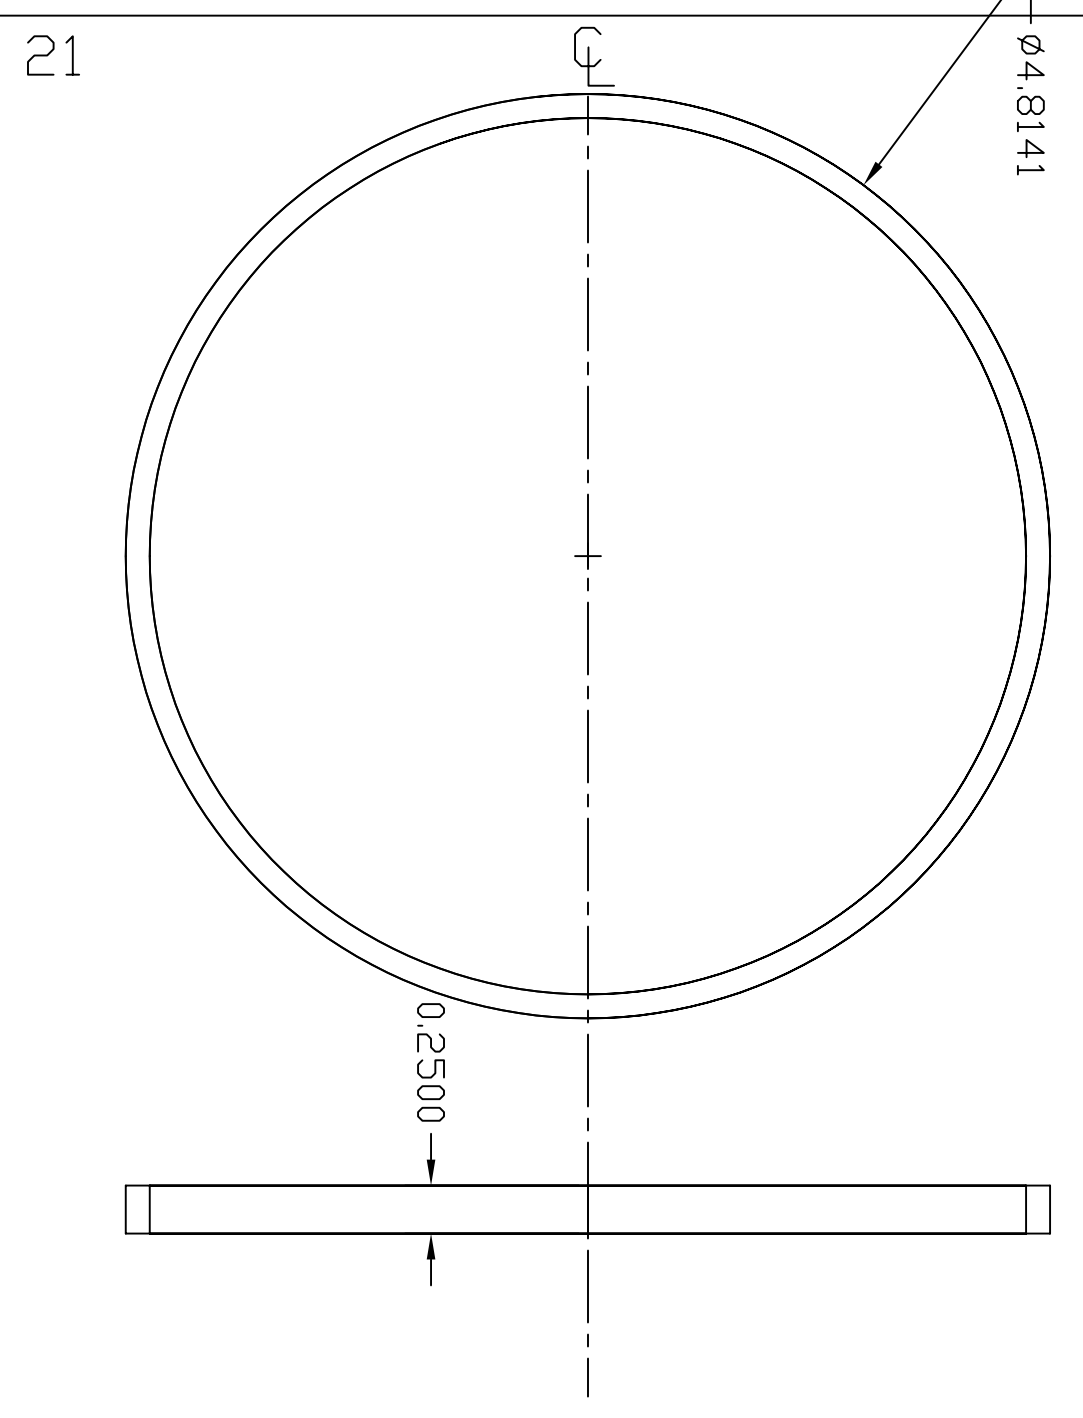

NOMAD
THE PROP
SCALE: 1"=1"

PART # 20

NOMAD
THE PROP
SCALE: 1"=1"

PART # 21

NOMAD
THE PROP
SCALE: 1"=1"

PART # 11

MATERIAL-OPEN

NOMAD
THE PROP
SCALE: 1"=1"

PART # 9

NOMAD
THE PROP
SCALE: 1"=1"

PART # 10

NOMAD
THE PROP
SCALE: 1"=1"

PART # 1-7