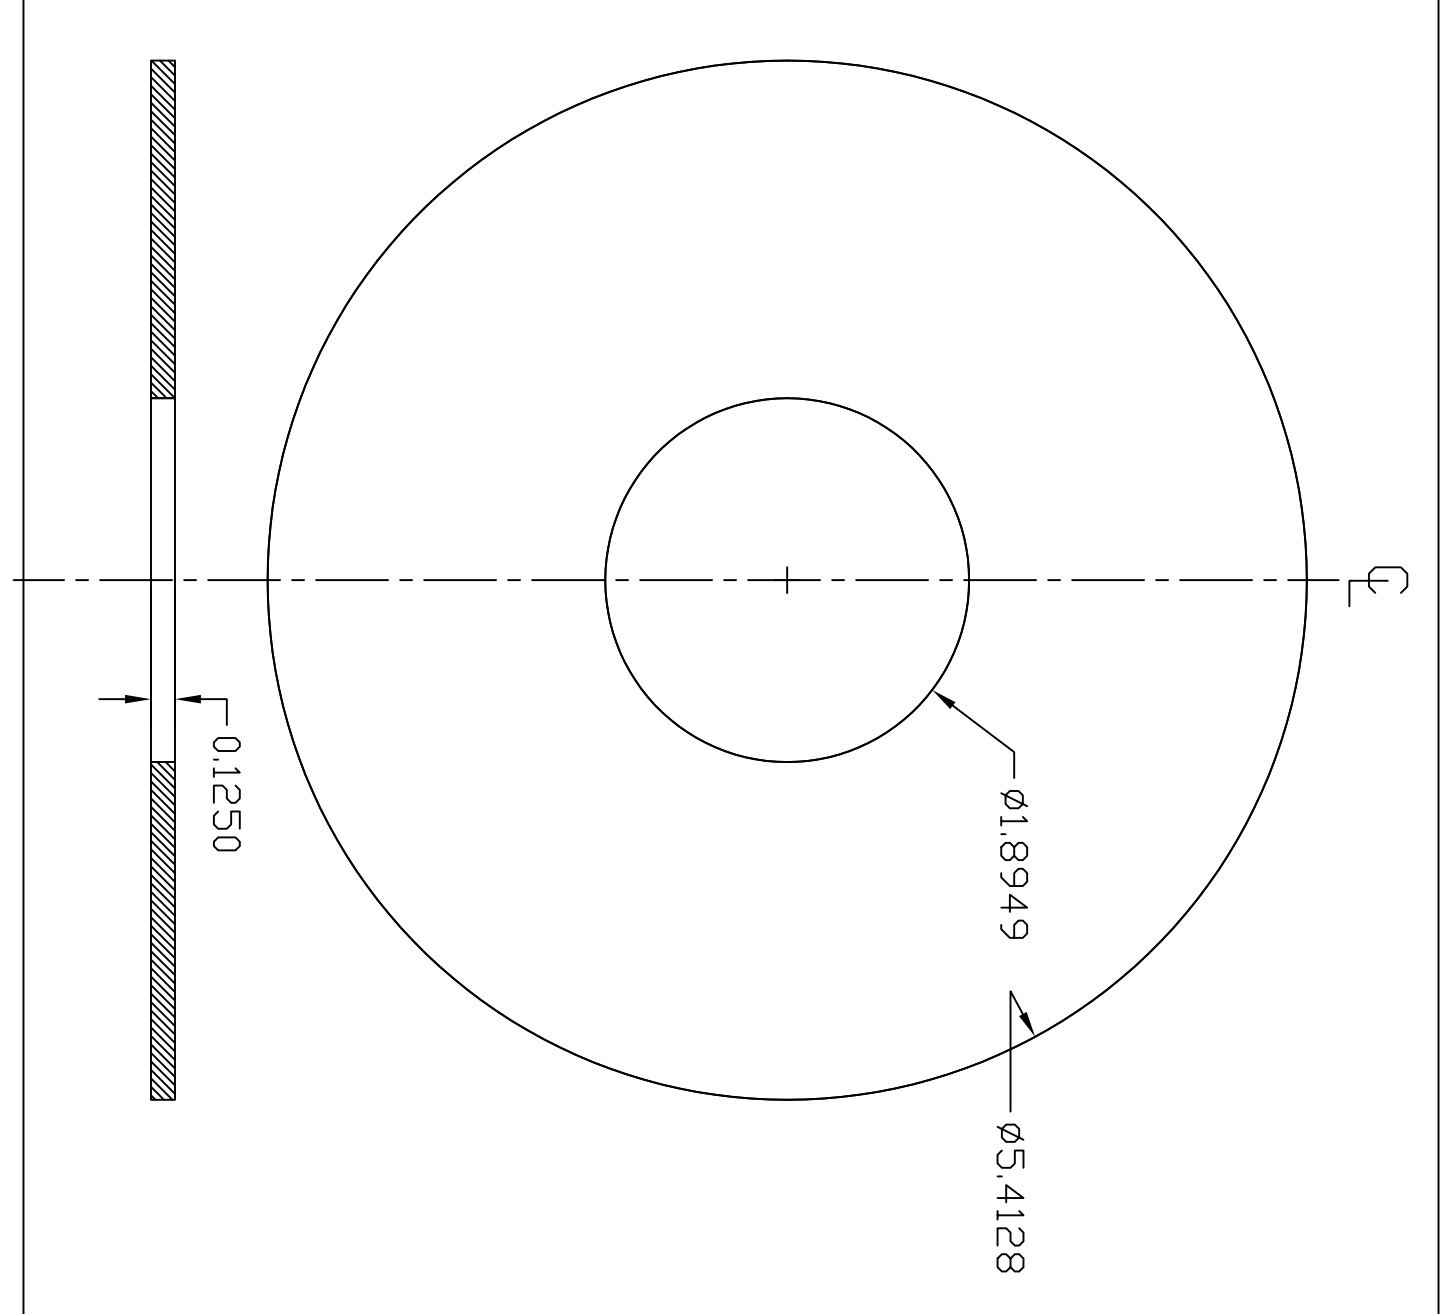

NOMAD
THE PROP
SCALE: 1"=1"

PART # 20

NOMAD
THE PROP
SCALE: 1"=1"

PART # 21

NOMAD
THE PROP
SCALE: 1"=1"

PART # 11

MATERIAL-OPEN

NOMAD
THE PROP
SCALE: 1"=1"

PART # 9

NOMAD
THE PROP
SCALE: 1"=1"

PART # 10

NOMAD
THE PROP
SCALE: 1"=1"

PART # 10