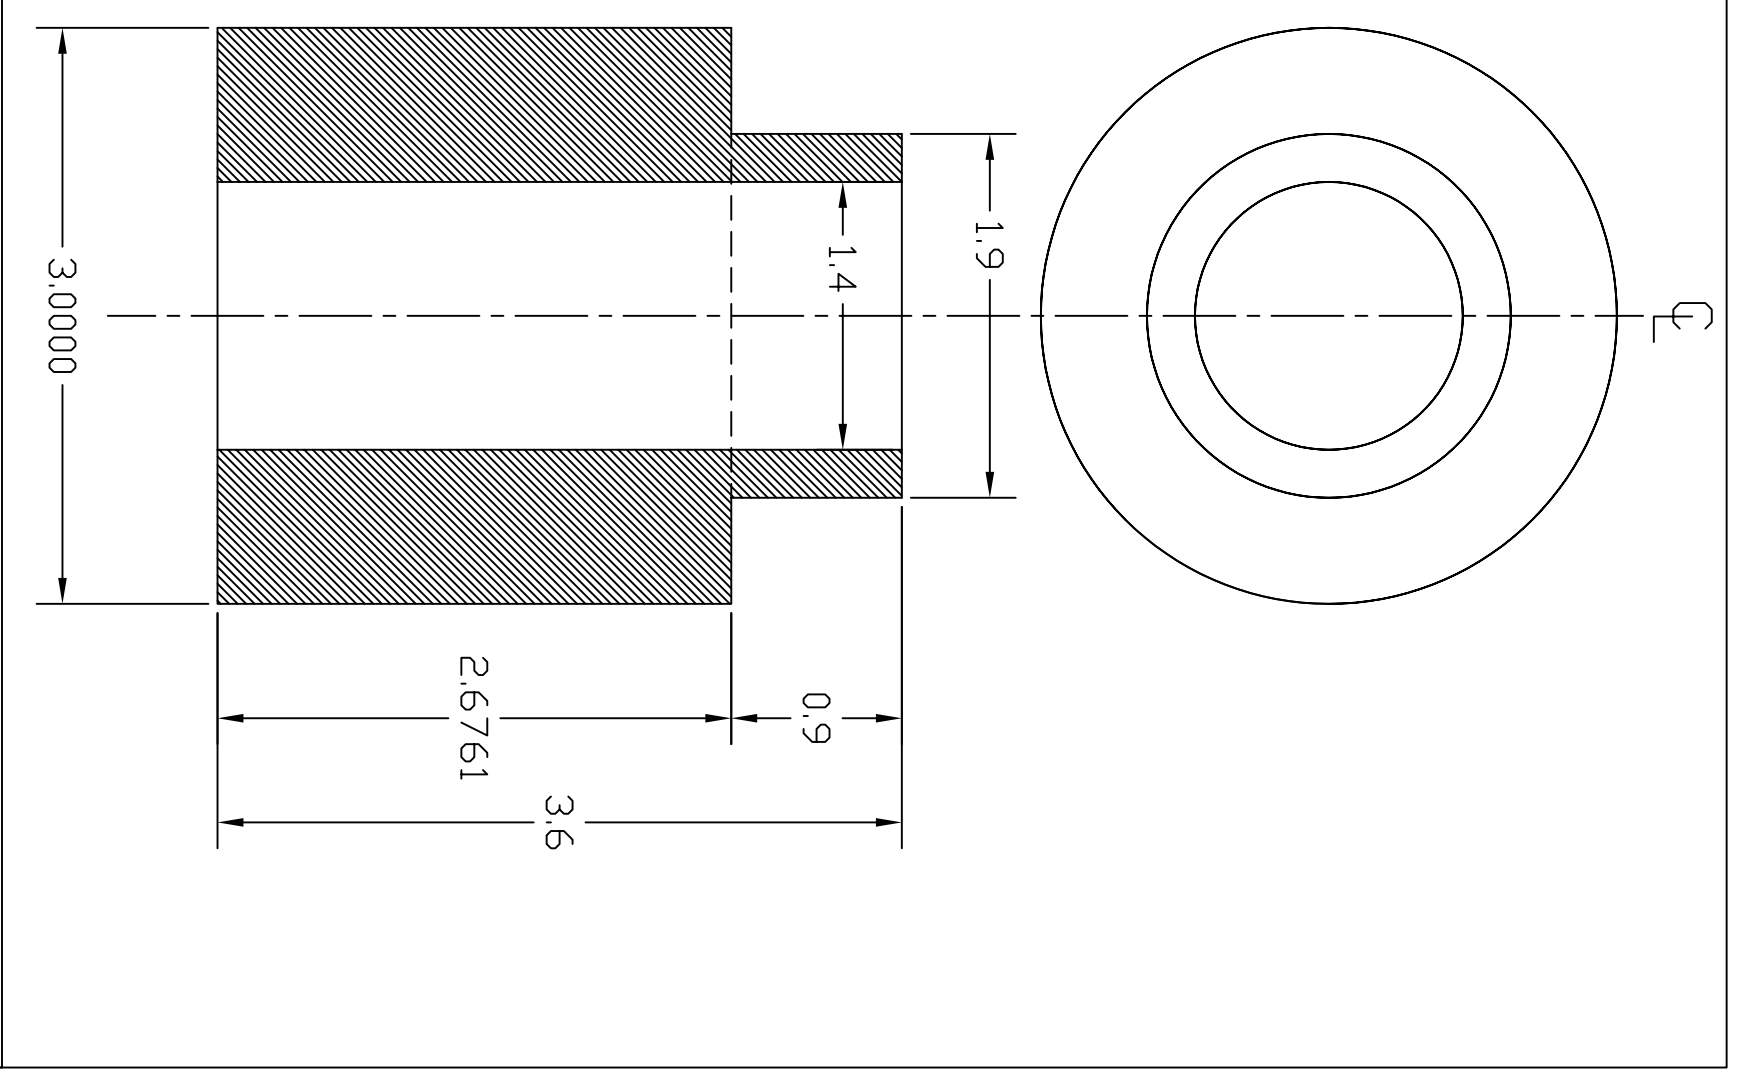

NOMAD
THE PROP
SCALE: 1"=1"

PART # 20

NOMAD
THE PROP
SCALE: 1"=1"

PART # 21

NOMAD
THE PROP
SCALE: 1"=1"

PART # 11

MATERIAL-OPEN

NOMAD
THE PROP
SCALE: 1"=1"

PART # 9

NOMAD
THE PROP
SCALE: 1"=1"

PART # 10

NOMAD
THE PROP
SCALE: 1"=1"

PART # 10