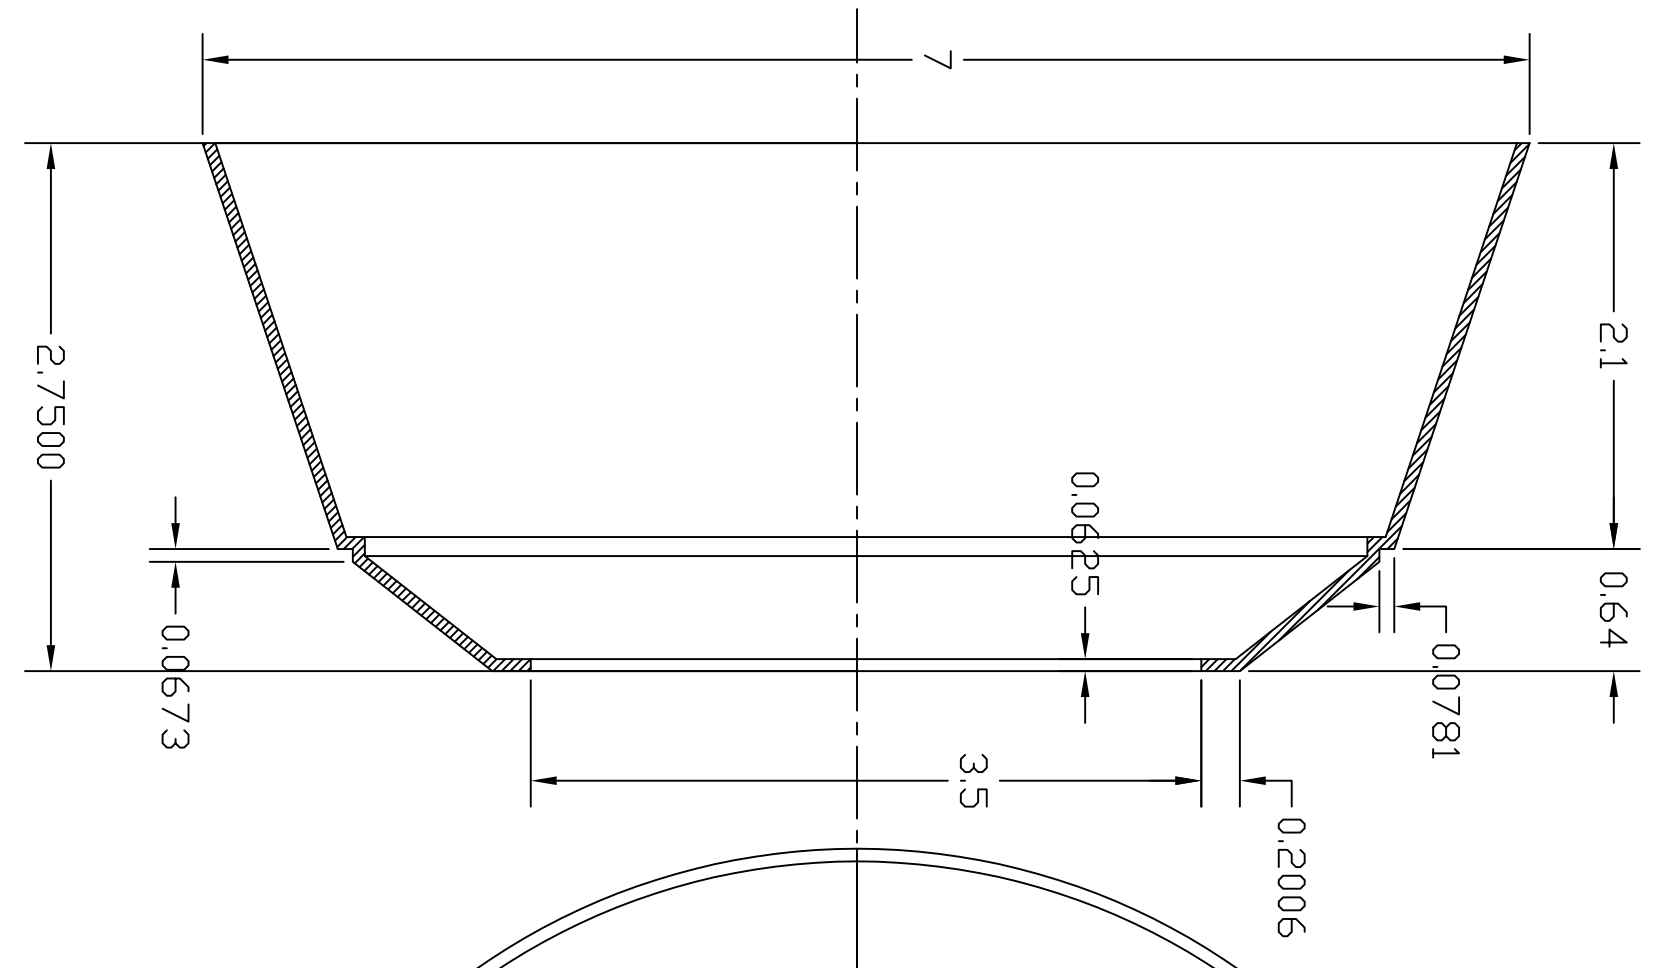

NOMAD
THE PROP
SCALE: 1"=1"

PART # 20

NOMAD
THE PROP
SCALE: 1"=1"

PART # 21

NOMAD
THE PROP
SCALE: 1"=1"

PART # 11

MATERIAL-OPEN

NOMAD
THE PROP
SCALE: 1"=1"

PART # 9

NOMAD
THE PROP
SCALE: 1"=1"

PART # 10

NOMAD
THE PROP
SCALE: 1"=1"

PART # 1-7