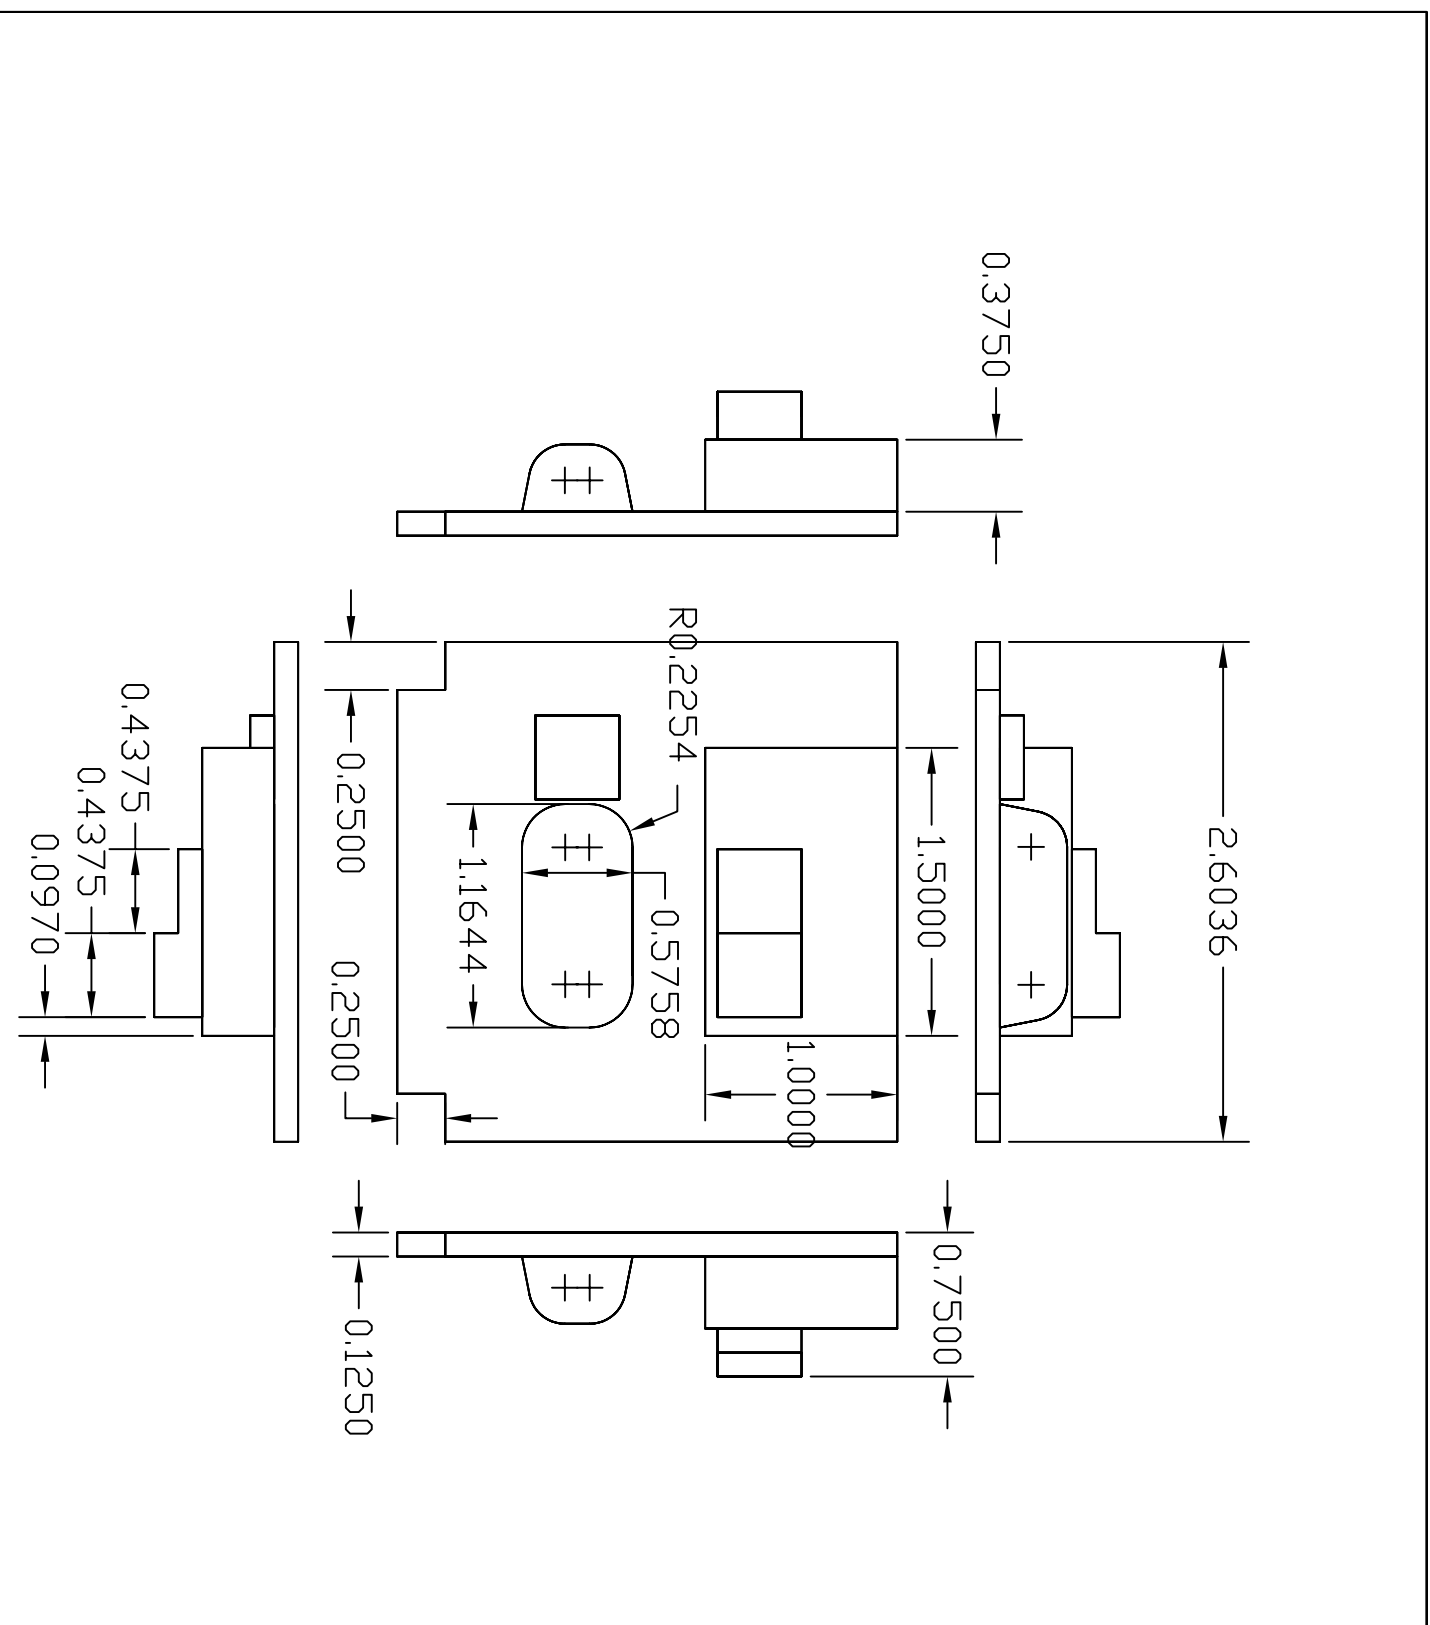

PART # 12D-B

SCALE: 1"=1"

DO-DAD SHEET #: 3

PART # 12D-A

PART # 12D-B

SCALE: 1"=1"

DO-DAD SHEET # 3

PART # 11D

PART # 8D

NOTE:
PART SAME AS THE B-9 MICROPHONE
SEE <http://www.b9robotbuildersclub.com/>
FOR DETAILS

SCALE: 1"=1"

DO-DAD SHEET # 1

PART # 12D-B

SCALE: 1"=1"

DO-DAD SHEET # 3

PART # 10D

PART # 9D

SCALE: 1"=1"

DO-DAD SHEET # 2

PART # 12D-B

SCALE: 1"=1"

DO-DAD SHEET # 3