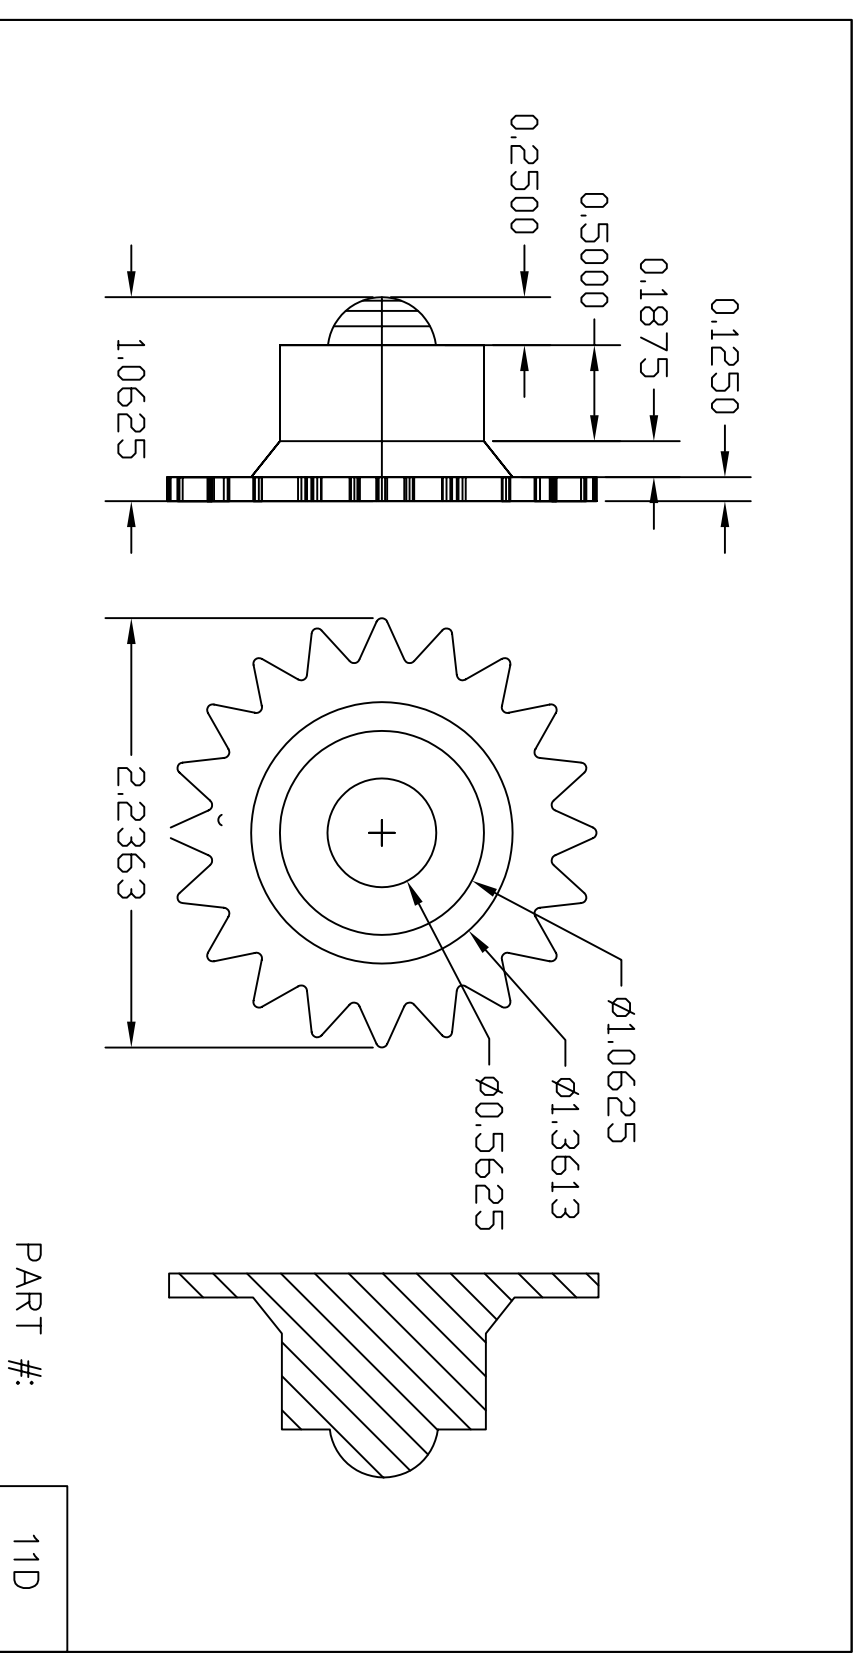

PART # 12D-B

SCALE: 1"=1"

DO-DAD SHEET #: 3

PART # 12D-A

PART # 12D-B

SCALE: 1"=1"

DO-DAD SHEET # 3

PART # 11D

PART # 8D

NOTE:
PART SAME AS THE B-9 MICROPHONE
SEE <http://www.b9robotbuildersclub.com/>
FOR DETAILS

SCALE: 1"=1"

DO-DAD SHEET # 1

PART # 12D-B

SCALE: 1"=1"

DO-DAD SHEET # 3

PART # 10D

PART # 9D

SCALE: 1"=1"

DO-DAD SHEET # 2

PART # 12D-B

SCALE: 1"=1"

DO-DAD SHEET # 3