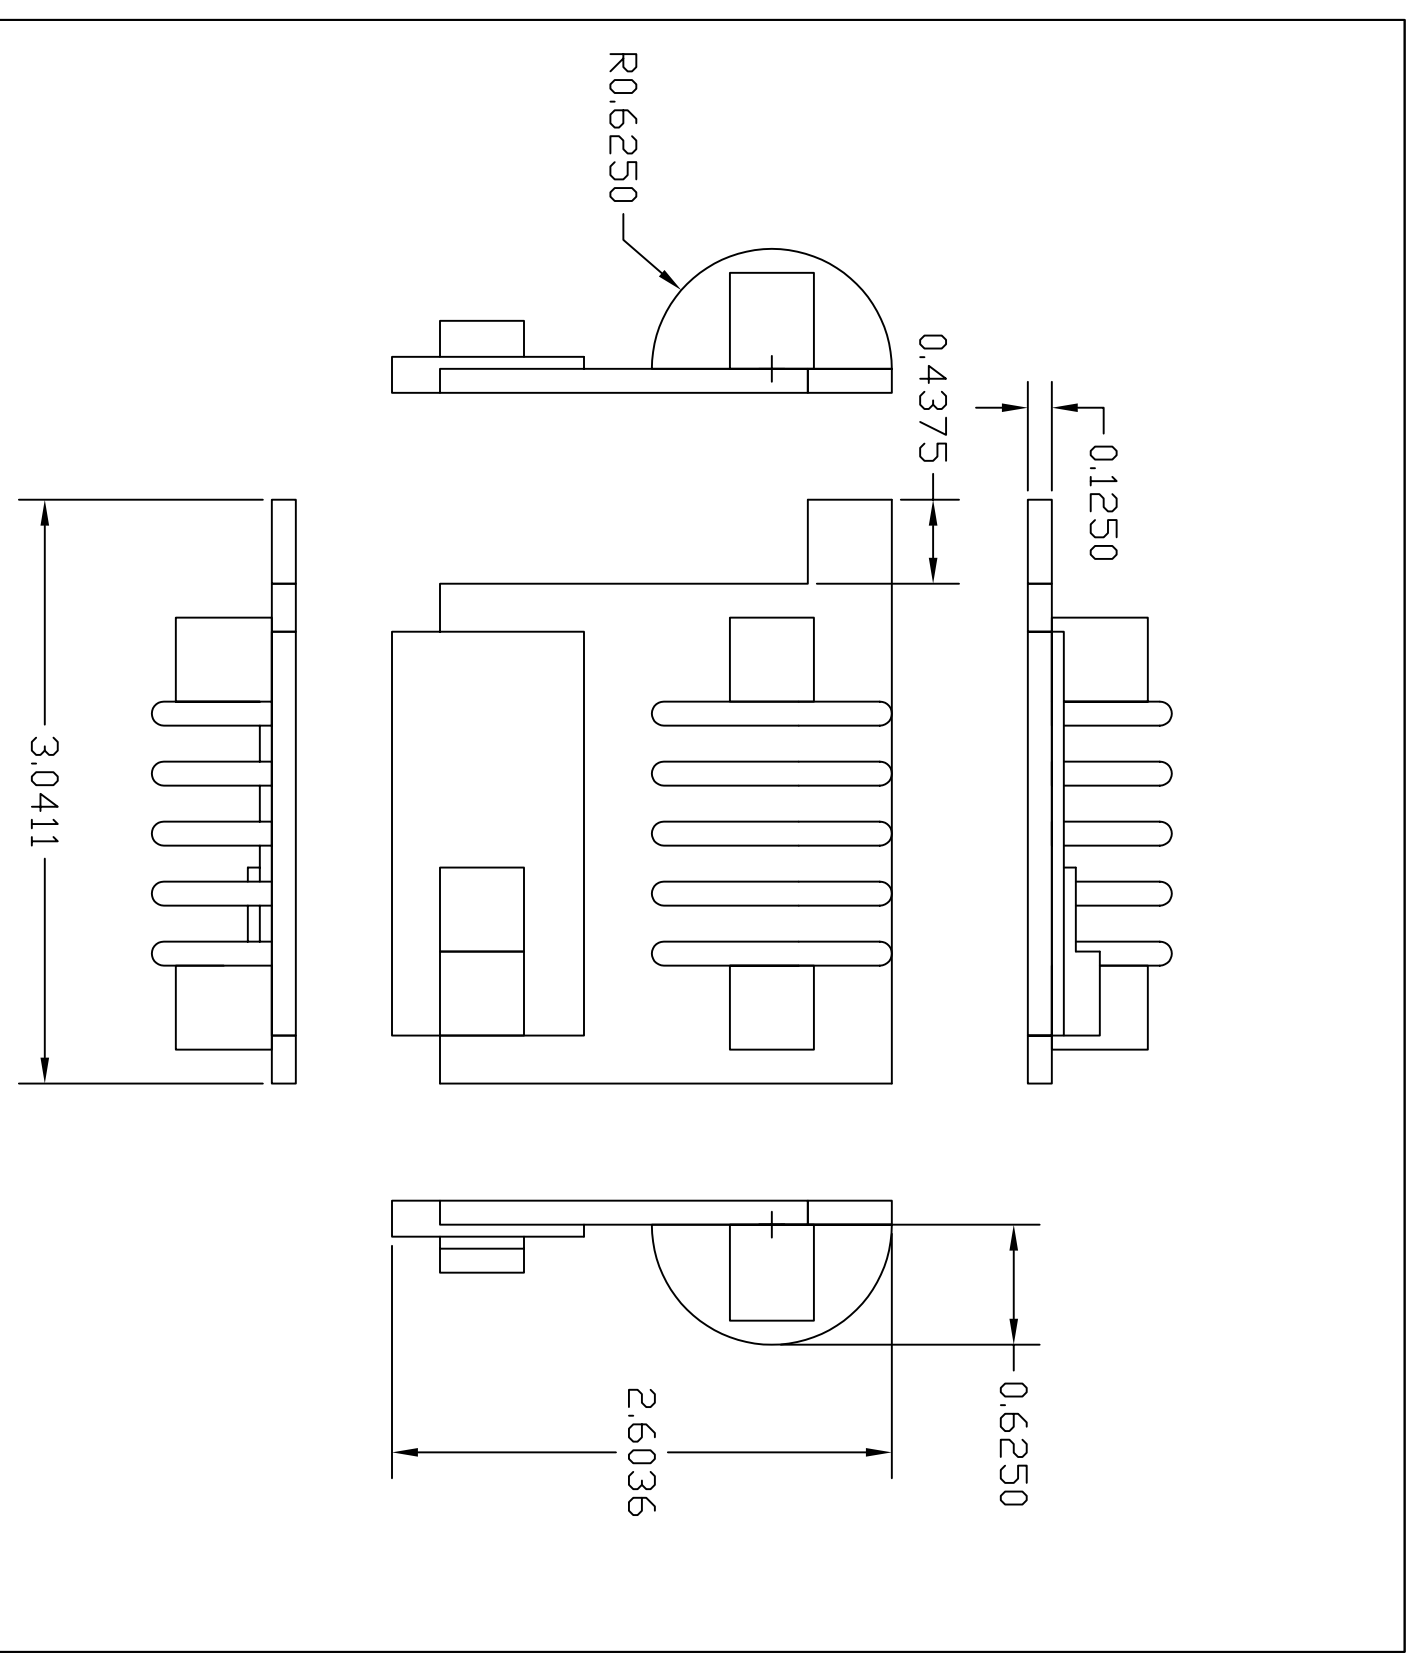

PART # 12D-B

SCALE: 1"=1"

DO-DAD SHEET #: 3

PART # 12D-A

PART # 12D-B

SCALE: 1"=1"

DO-DAD SHEET # 3

PART # 11D

PART # 8D

NOTE:
PART SAME AS THE B-9 MICROPHONE
SEE <http://www.b9robotbuildersclub.com/>
FOR DETAILS

SCALE: 1"=1"

DO-DAD SHEET # 1

PART # 12D-B

SCALE: 1"=1"

DO-DAD SHEET # 3

PART # 10D

PART # 9D

SCALE: 1"=1"

DO-DAD SHEET # 2

PART # 12D-B

SCALE: 1"=1"

DO-DAD SHEET # 3