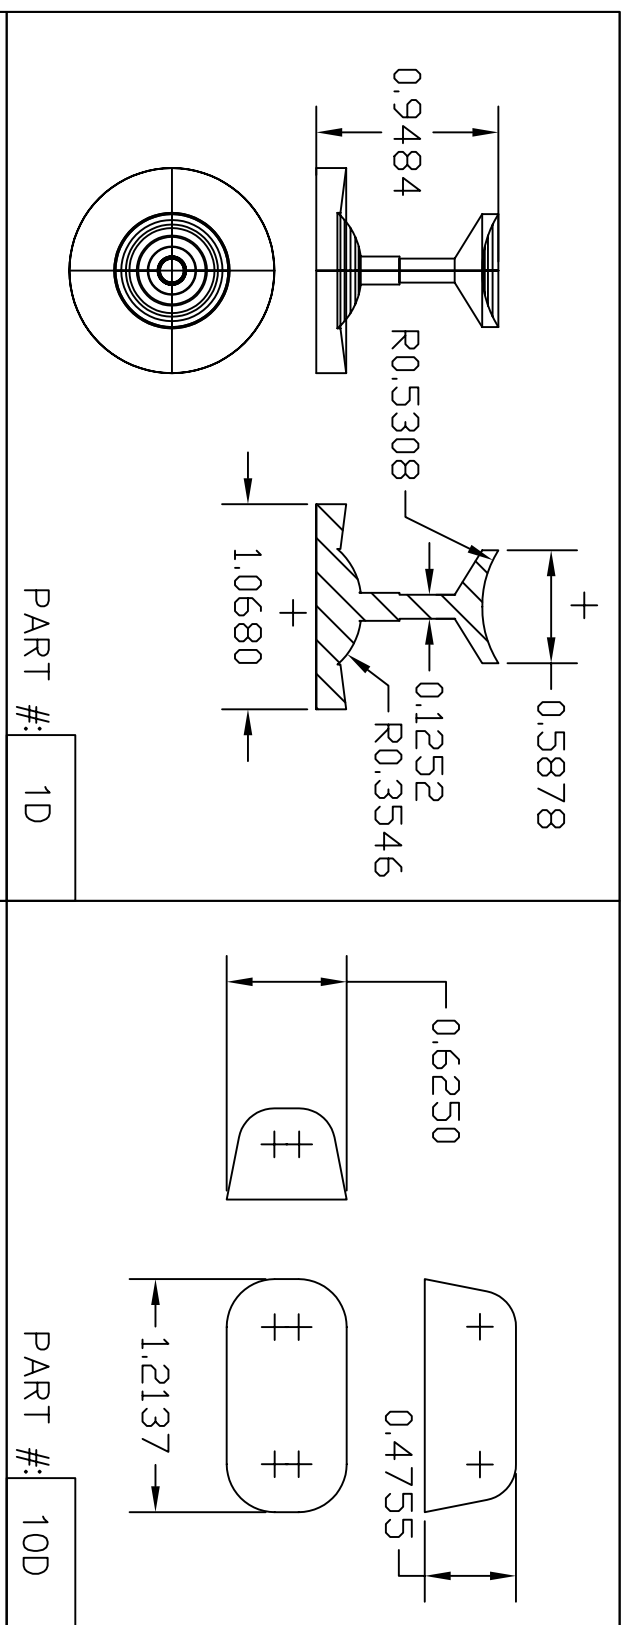

PART # 12D-B

SCALE: 1"=1"

DO-DAD SHEET #: 3

PART # 12D-A

PART # 12D-B

SCALE: 1"=1"

DO-DAD SHEET # 3

PART # 11D

PART # 8D

NOTE:
PART SAME AS THE B-9 MICROPHONE
SEE <http://www.b9robotbuildersclub.com/>
FOR DETAILS

SCALE: 1"=1"

DO-DAD SHEET # 1

PART # 12D-B

SCALE: 1"=1"

DO-DAD SHEET # 3

PART # 10D

PART # 9D

SCALE: 1"=1"

DO-DAD SHEET # 2

PART # 12D-B

SCALE: 1"=1"

DO-DAD SHEET # 3