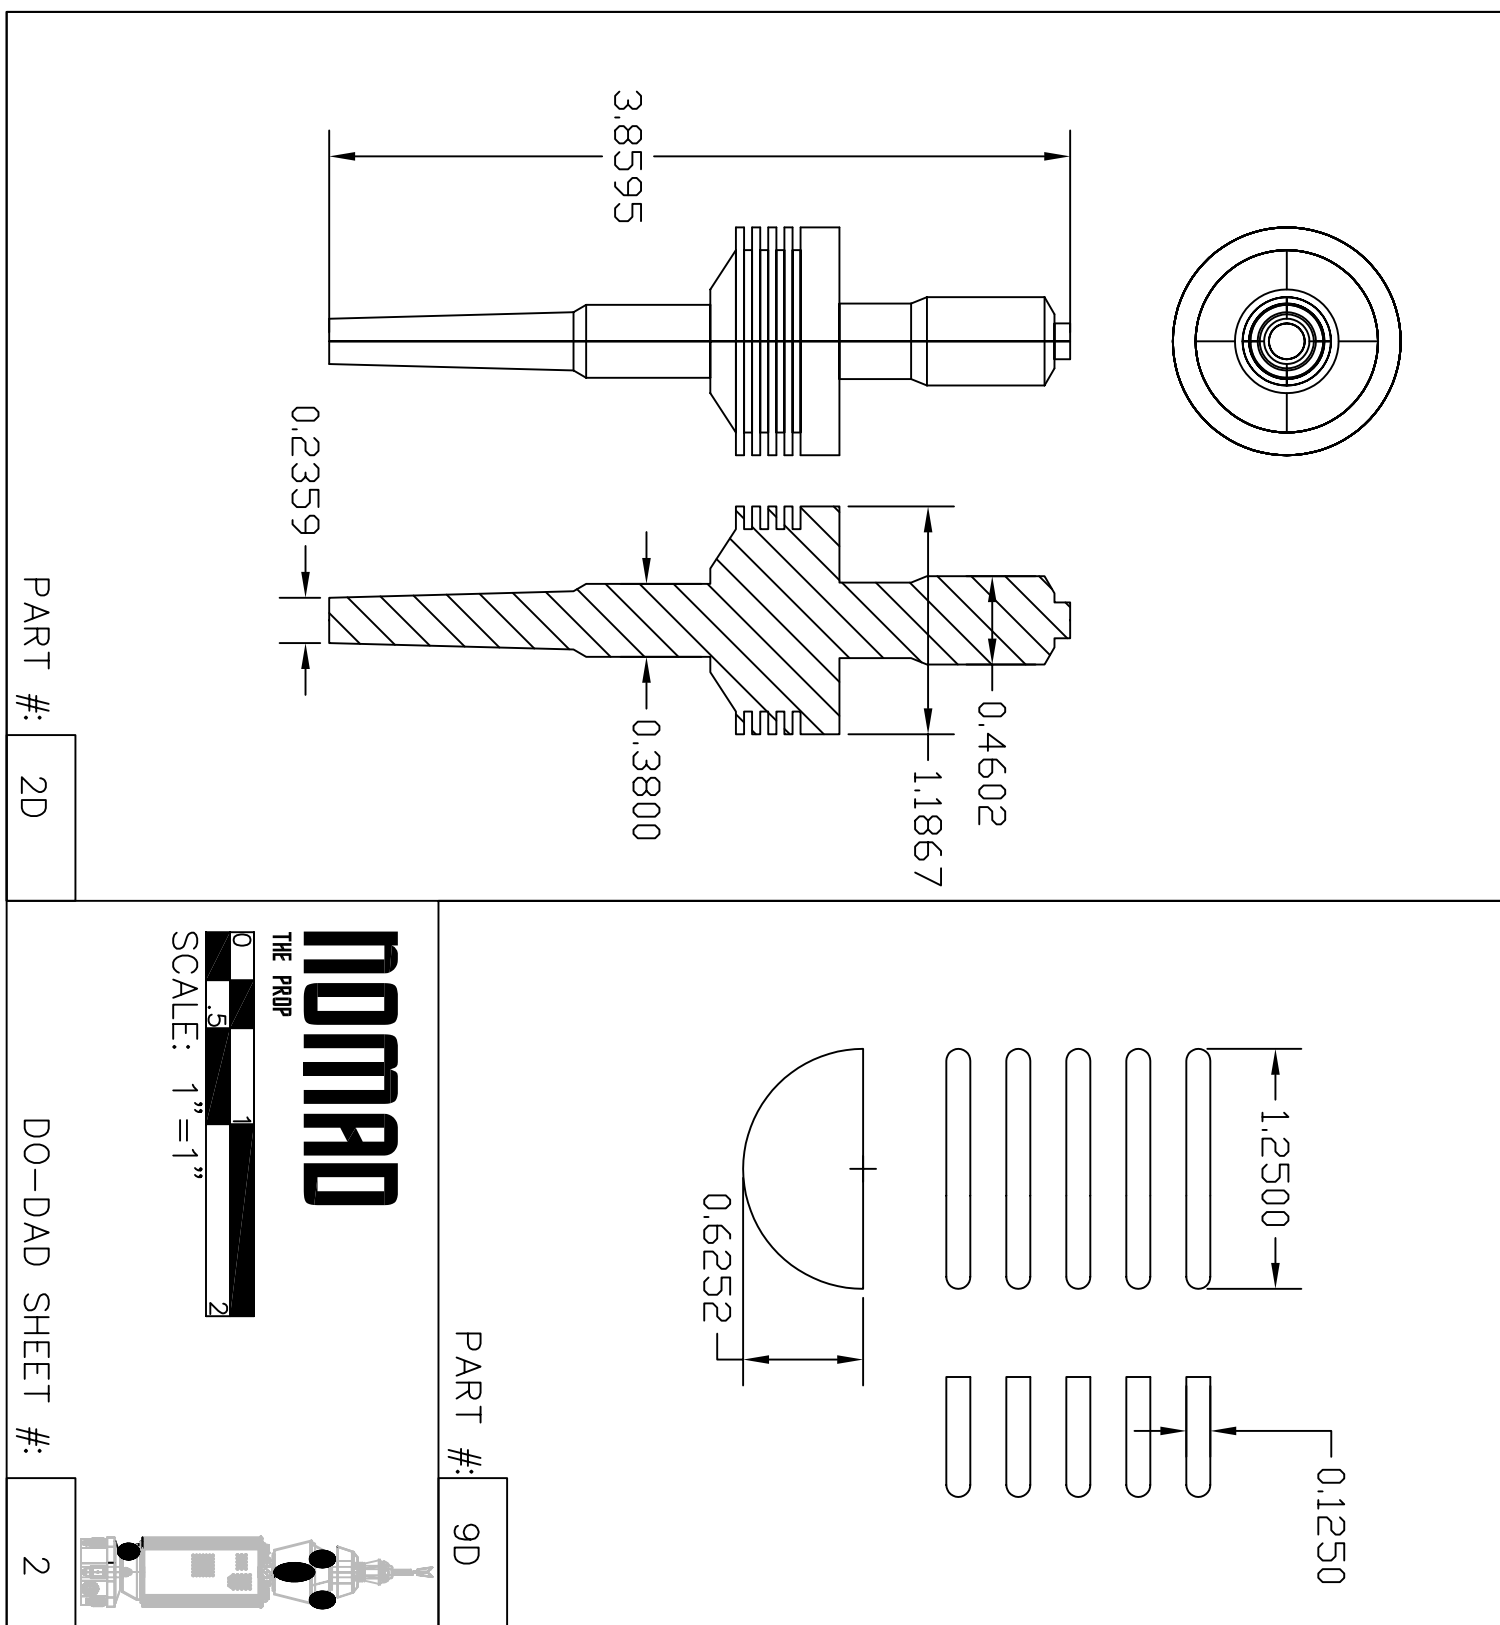

PART # 12D-B

SCALE: 1"=1"

DO-DAD SHEET #: 3

PART # 12D-A

PART # 12D-B

SCALE: 1"=1"

DO-DAD SHEET # 3

PART # 11D

PART # 8D

NOTE:
PART SAME AS THE B-9 MICROPHONE
SEE <http://www.b9robotbuildersclub.com/>
FOR DETAILS

SCALE: 1"=1"

DO-DAD SHEET # 1

PART # 12D-B

SCALE: 1"=1"

DO-DAD SHEET # 3

PART # 10D

PART # 9D

SCALE: 1"=1"

DO-DAD SHEET # 2

PART # 12D-B

SCALE: 1"=1"

DO-DAD SHEET # 3