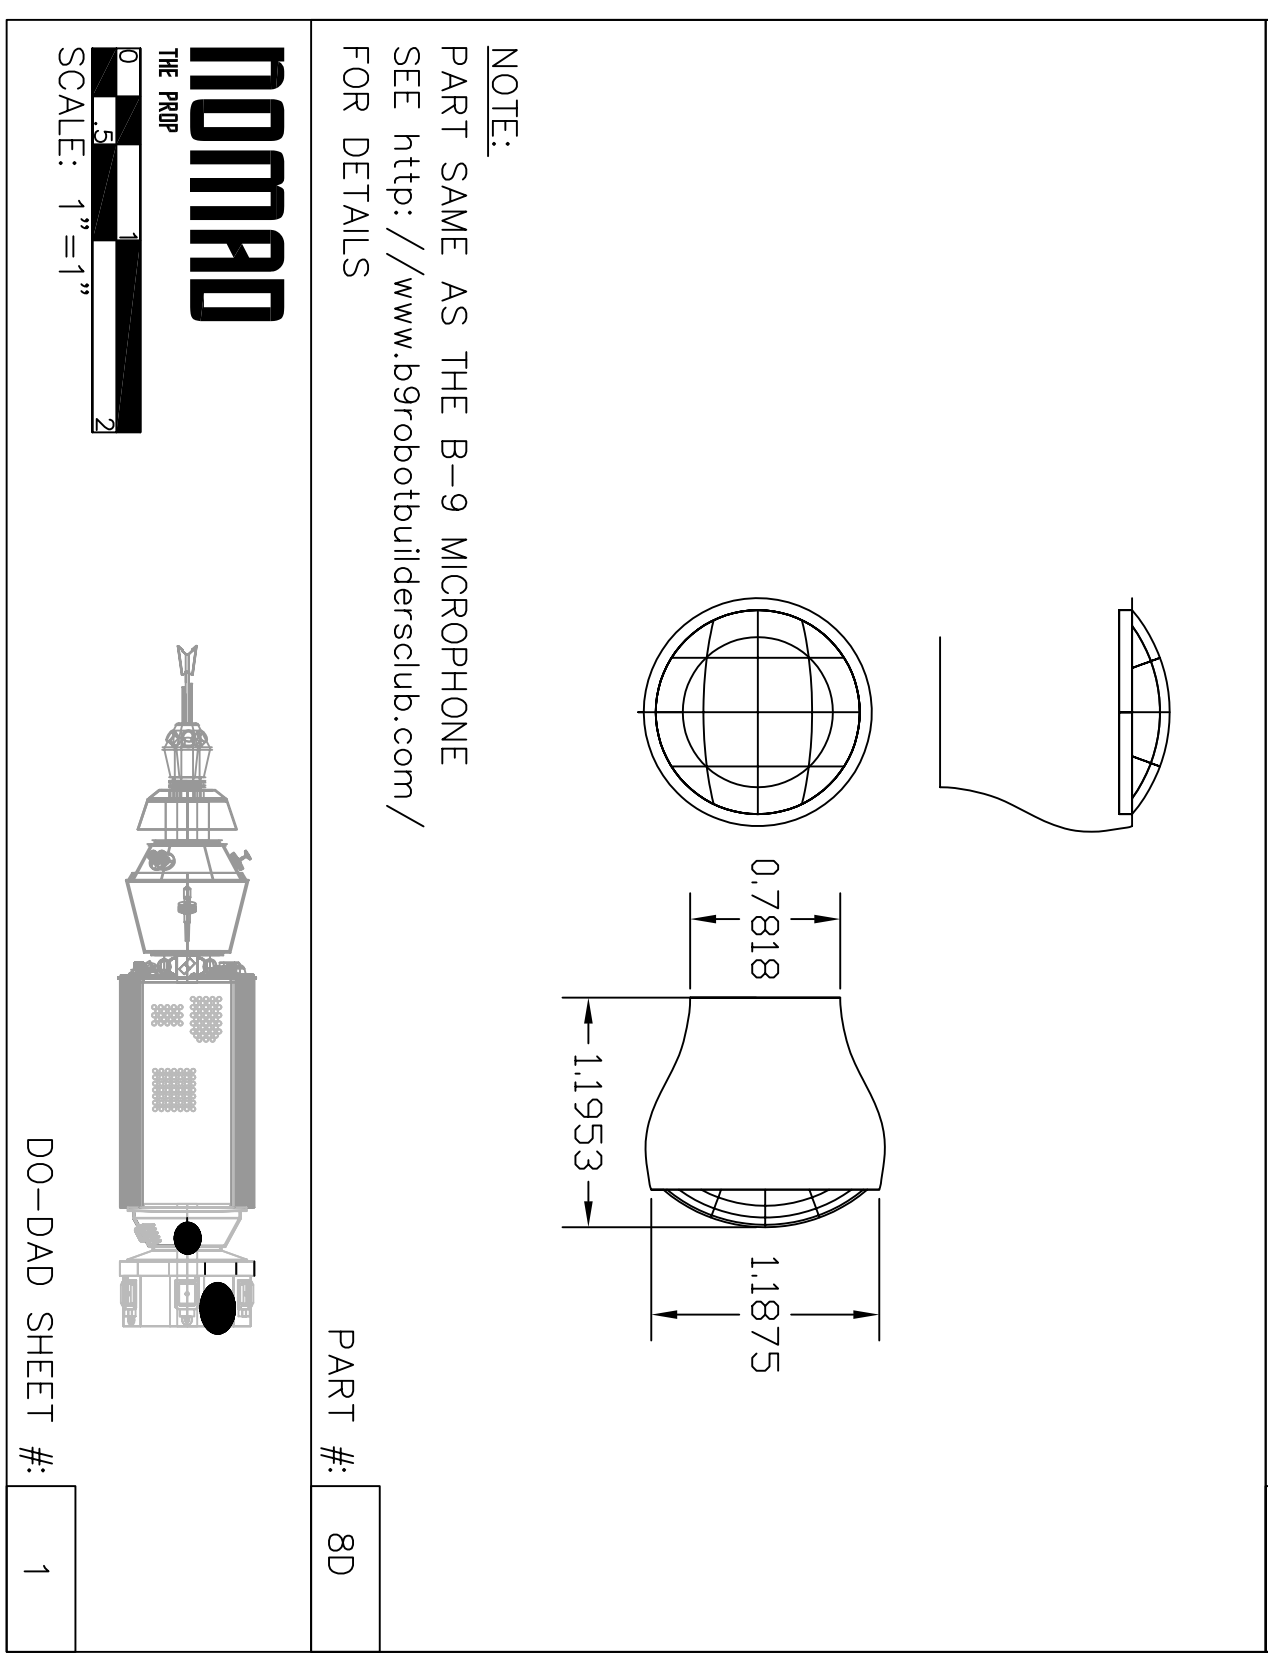

PART # 12D-B

SCALE: 1"=1"

DO-DAD SHEET #: 3

PART # 12D-A

PART # 12D-B

SCALE: 1"=1"

DO-DAD SHEET # 3

PART # 11D

PART # 8D

NOTE:
PART SAME AS THE B-9 MICROPHONE
SEE <http://www.b9robotbuildersclub.com/>
FOR DETAILS

SCALE: 1"=1"

DO-DAD SHEET # 1

PART # 12D-B

SCALE: 1"=1"

DO-DAD SHEET # 3

PART # 10D

PART # 9D

SCALE: 1"=1"

DO-DAD SHEET # 2

PART # 12D-B

SCALE: 1"=1"

DO-DAD SHEET # 3