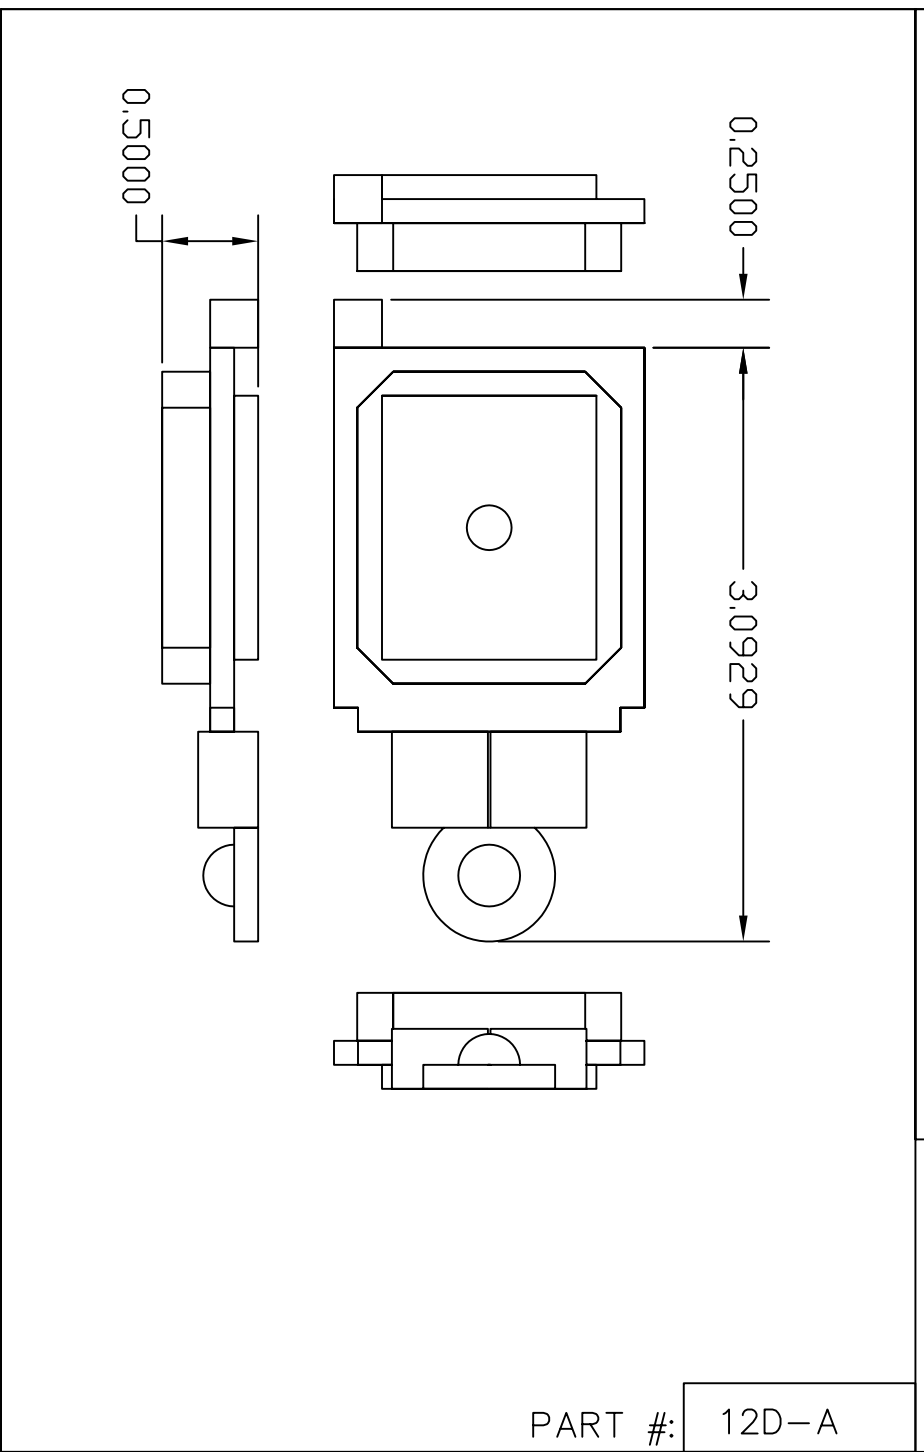

PART # 12D-B

SCALE: 1"=1"

DO-DAD SHEET #: 3

PART # 12D-A

PART # 12D-B

SCALE: 1"=1"

DO-DAD SHEET # 3

PART # 11D

PART # 8D

NOTE:
PART SAME AS THE B-9 MICROPHONE
SEE <http://www.b9robotbuildersclub.com/>
FOR DETAILS

SCALE: 1"=1"

DO-DAD SHEET # 1

PART # 12D-B

SCALE: 1"=1"

DO-DAD SHEET # 3

PART # 10D

PART # 9D

SCALE: 1"=1"

DO-DAD SHEET # 2

PART # 12D-B

SCALE: 1"=1"

DO-DAD SHEET # 3