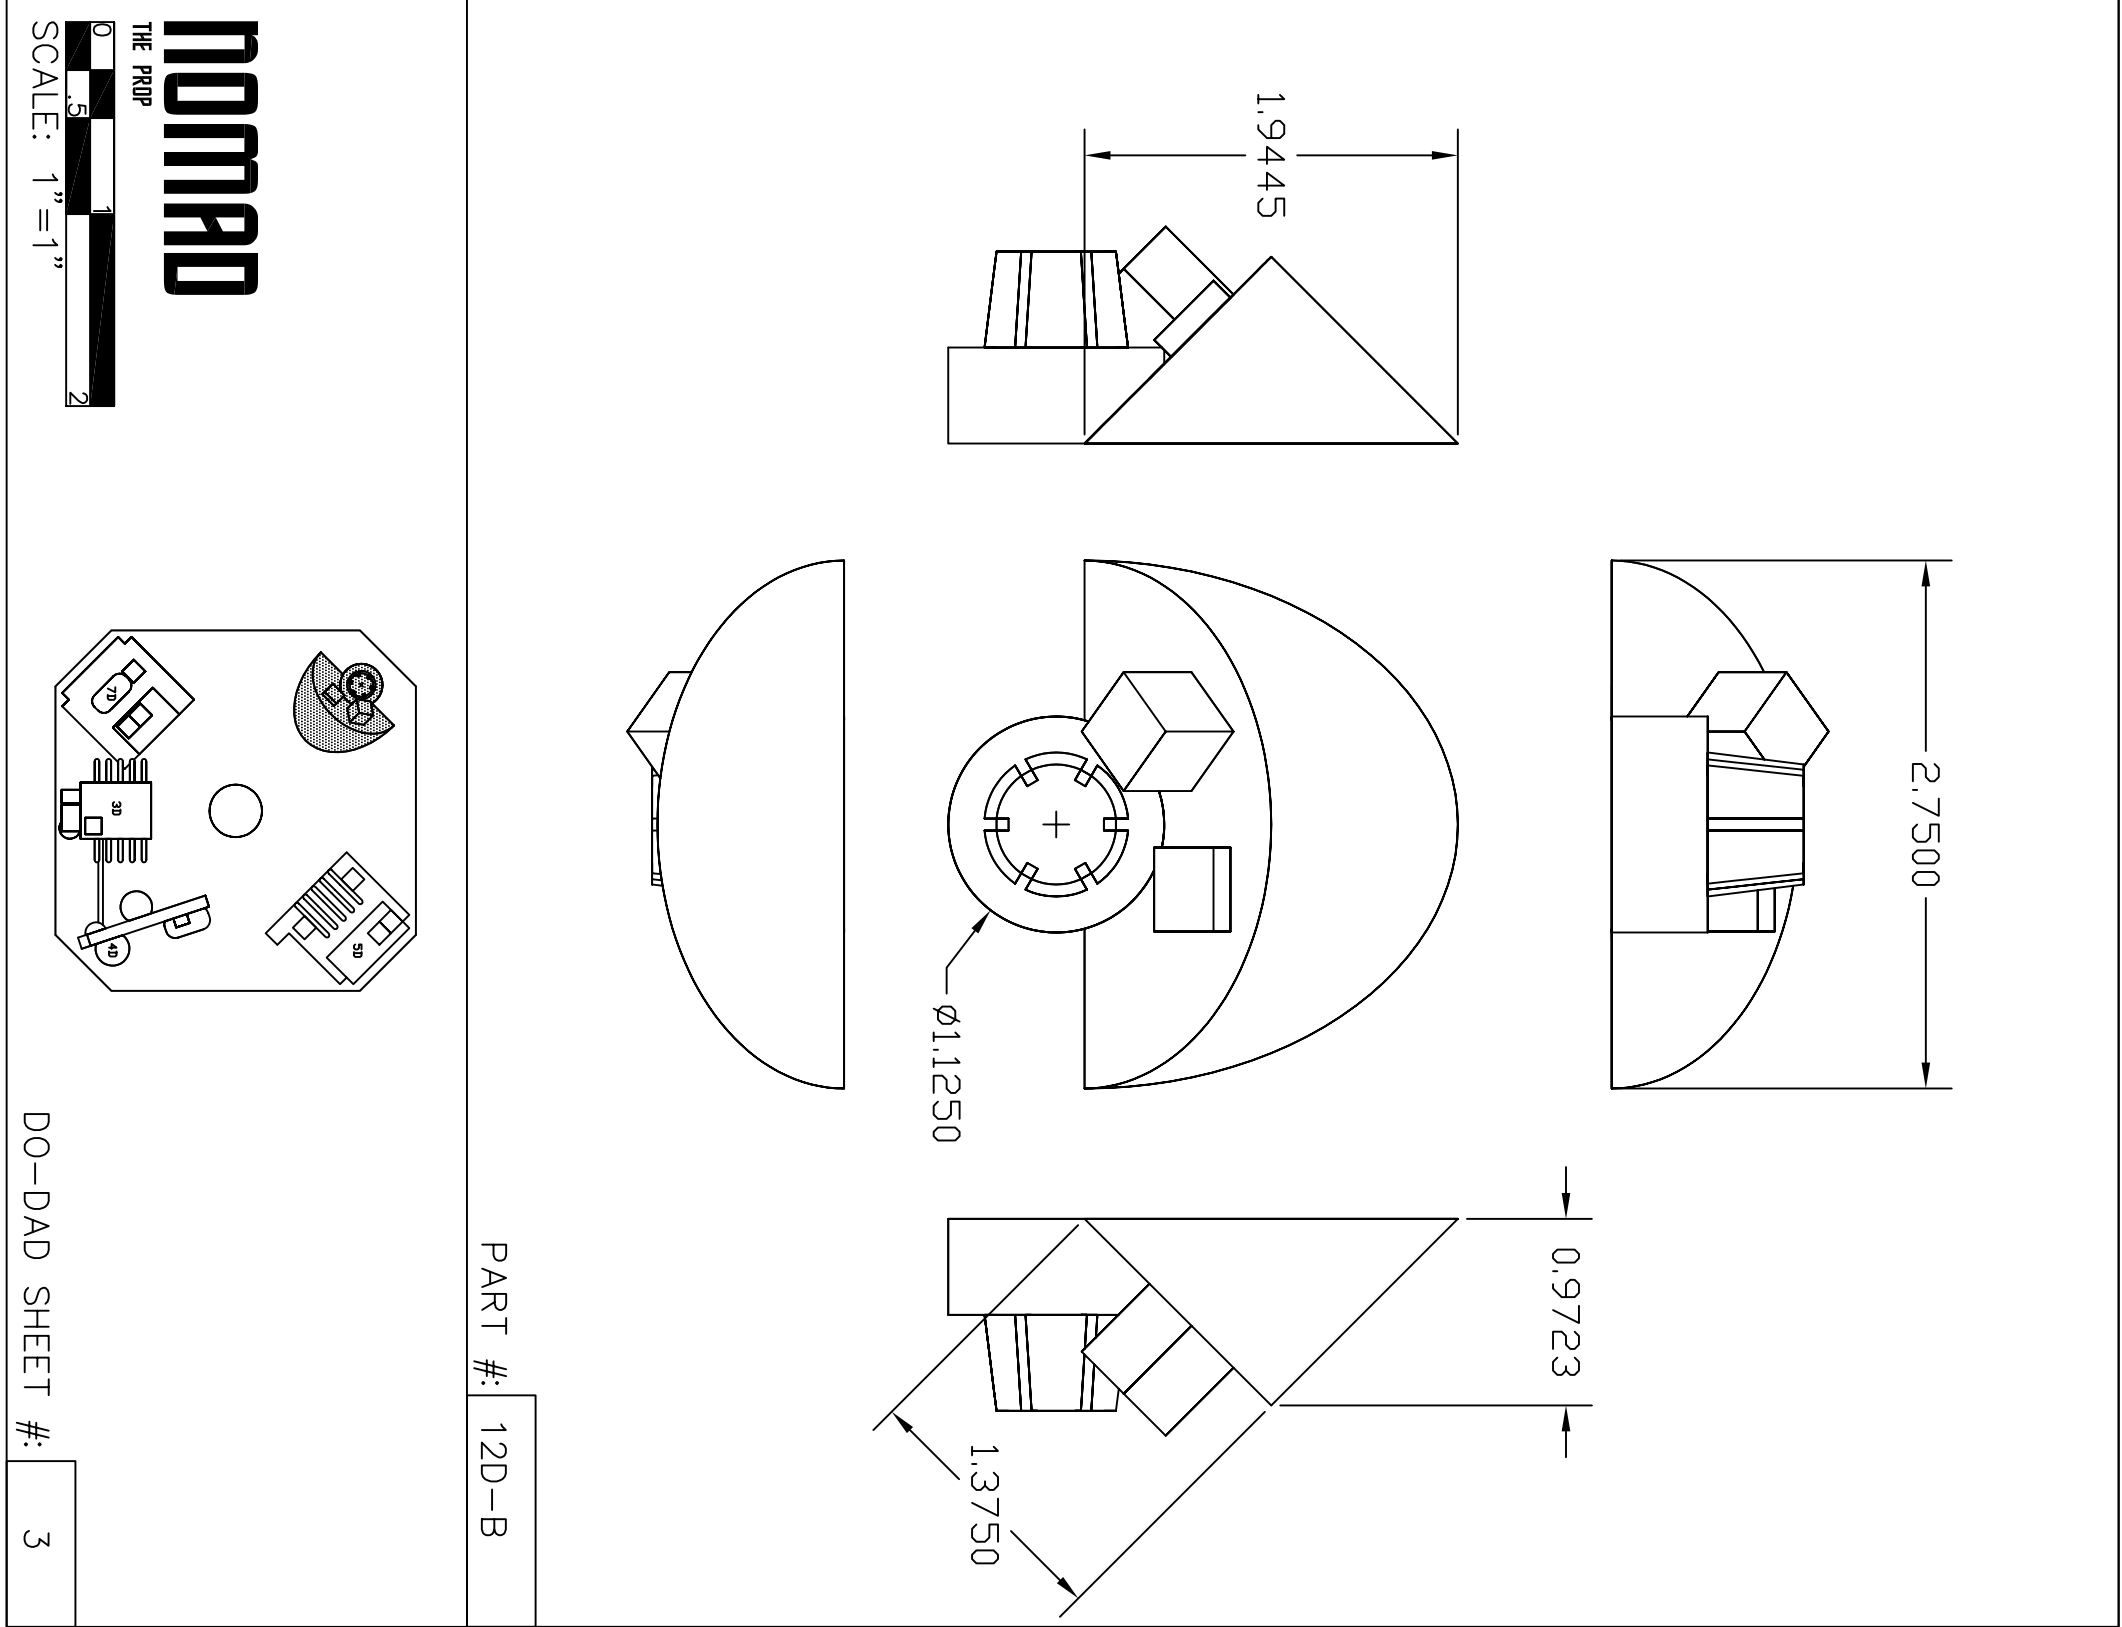

PART # 12D-B

SCALE: 1"=1"

DO-DAD SHEET #: 3

PART # 12D-A

PART # 12D-B

SCALE: 1"=1"

DO-DAD SHEET # 3

PART # 11D

PART # 8D

NOTE:
PART SAME AS THE B-9 MICROPHONE
SEE <http://www.b9robotbuildersclub.com/>
FOR DETAILS

SCALE: 1"=1"

DO-DAD SHEET # 1

PART # 12D-B

SCALE: 1"=1"

DO-DAD SHEET # 3

PART # 10D

PART # 9D

SCALE: 1"=1"

DO-DAD SHEET # 2

PART # 12D-B

SCALE: 1"=1"

DO-DAD SHEET # 3